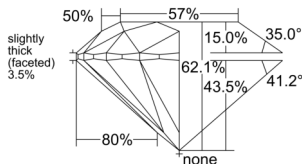

GIA®

FACSIMILE

GIA REPORT 7558627786

Verify this report at GIA.edu

GIA NATURAL DIAMOND DOSSIER®

July 01, 2026
GIA Report Number 7558627786
Shape and Cutting Style ..... Round Brilliant
Measurements ..... 4.04 - 4.06 x 2.51 mm

GRADING RESULTS

Carat Weight ..... 0.25 carat
Color Grade ..... E
Clarity Grade S11
Cut Grade ..... Excellent

ADDITIONAL GRADING INFORMATION

Polish ..... Excellent
Symmetry ..... Excellent
Fluorescence ..... None
Clarity Characteristics ..... Crystal
Inscription(s): GIA 7558627786

PROPORTIONS

Profile to actual proportions