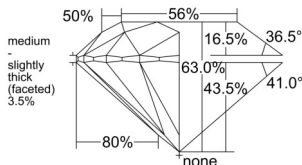

GIA®

FACSIMILE

GIA REPORT 7558628278

Verify this report at GIA.edu

GIA NATURAL DIAMOND DOSSIER®

July 01, 2026
GIA Report Number 7558628278
Shape and Cutting Style ..... Round Brilliant
Measurements ..... 5.04 - 5.06 x 3.18 mm

GRADING RESULTS

Carat Weight ..... 0.50 carat
Color Grade ..... J
Clarity Grade VVS1
Cut Grade ..... Excellent

ADDITIONAL GRADING INFORMATION

Polish ..... Excellent
Symmetry ..... Very Good
Fluorescence ..... Faint
Clarity Characteristics ..... Pinpoint
Inscription(s): GIA 7558628278

PROPORTIONS

GRADING SCALES

GIA COLOR SCALE

COLORLESS	D
	E
	F
	G
	H
	I
	J
NEAR COLORLESS	K
	L
FAIN	M
	N
	O
	P
VERY LIGHT	Q
	R
	S
	T
	U
	V
	W
	X
	Y
LIGHT	Z

GIA CLARITY SCALE

FLAWLESS	INTERNAL FLAWLESS	
		FLAWLESS
VERY VERY SLIGHTLY INCLUDED	VVS₁	
	VVS₂	
VERY SLIGHTLY INCLUDED	VS₁	
	VS₂	
SLIGHTLY INCLUDED	SI₁	
	SI₂	
INCLUDED	I₁	
	I₂	
	I₃	

GIA CUT SCALE

EXCELLENT
VERY GOOD
GOOD
FAIR
POOR