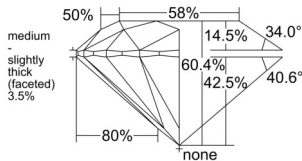

GIA®

FACSIMILE

GIA REPORT 7558630073

Verify this report at GIA.edu

GIA NATURAL DIAMOND DOSSIER®

July 01, 2026
GIA Report Number 7558630073
Shape and Cutting Style ..... Round Brilliant
Measurements ..... 3.79 - 3.82 x 2.30 mm

GRADING RESULTS

Carat Weight ..... 0.20 carat
Color Grade ..... E
Clarity Grade VS1
Cut Grade ..... Excellent

ADDITIONAL GRADING INFORMATION

Polish ..... Excellent
Symmetry ..... Excellent
Fluorescence ..... Medium Blue
Clarity Characteristics ..... Feather, Pinpoint
Inscription(s): GIA 7558630073

PROPORTIONS

Profile to actual proportions

GRADING SCALES

GIA COLOR SCALE

COLORESS	D
	E
	F
	G
	H
	I
	J
NEAR COLORESS	K
	L
FANIT	M
	N
	O
	P
VERY LIGHT	Q
	R
	S
	T
	U
	V
	W
	X
	Y
LIGHT	Z

GIA CLARITY SCALE

VERY VERY SLIGHTLY INCLUDED	FLAWLESS
	INTERNALLY FLAWLESS
VERY SLIGHTLY INCLUDED	VVS₁
	VVS₂
SLIGHTLY INCLUDED	VS₁
	VS₂
INCLUDED	SI₁
	SI₂
	I₁
	I₂
	I₃

GIA CUT SCALE

EXCELLENT
VERY GOOD
GOOD
FAIR
POOR