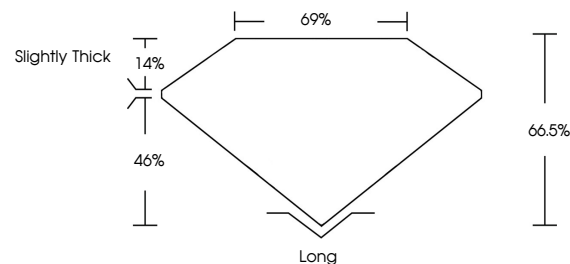

April 30, 2024
IGI Report No. LG621488081
EMERALD CUT
7.99 X 5.50 X 3.66 MM
Carat Weight **1.80 CARAT**
Color Grade **G**
Clarity Grade **VVS 2**
Depth **46.0%**
Table **14.0%**
Girdle **Slightly Thick**
Culet **Long**
Polish **EXCELLENT**
Symmetry **EXCELLENT**
Fluorescence **NONE**
Inscription(s) **IGI LG621488081**
Comments: This Laboratory Grown Diamond was created by Chemical Vapor Deposition (CVD) growth process and may include post-growth treatment. Type IIa

LABORATORY GROWN DIAMOND REPORT

April 30, 2024
IGI Report Number **LG621488081**
Description **LABORATORY GROWN DIAMOND**
Shape and Cutting Style **EMERALD CUT**
Measurements **7.99 X 5.50 X 3.66 MM**

GRADING RESULTS
Carat Weight **1.80 CARAT**
Color Grade **G**
Clarity Grade **VVS 2**

PROPORTIONS

Sample Image Used

CLARITY CHARACTERISTICS

KEY TO SYMBOLS

Red symbols indicate internal characteristics.
Green symbols indicate external characteristics.

COLOR

D E F G H I J Faint Very Light Light