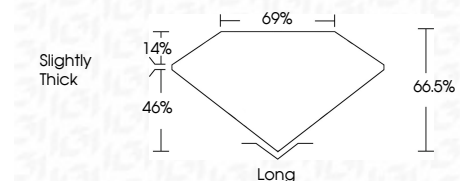

ELECTRONIC COPY

LG621488081
Report verification at igi.org

April 30, 2024
IGI Report Number **LG621488081**
Description **LABORATORY GROWN DIAMOND**
Shape and Cutting Style **EMERALD CUT**
Measurements **7.99 X 5.50 X 3.66 MM**

GRADING RESULTS
Carat Weight **1.80 CARAT**
Color Grade **G**
Clarity Grade **VVS 2**

ADDITIONAL GRADING INFORMATION
Polish **EXCELLENT**
Symmetry **EXCELLENT**
Fluorescence **NONE**
Inscription(s) **IGI LG621488081**
Comments: This Laboratory Grown Diamond was created by Chemical Vapor Deposition (CVD) growth process and may include post-growth treatment. Type IIa

April 30, 2024
IGI Report No. LG621488081
EMERALD CUT
7.99 X 5.50 X 3.66 MM
Carat Weight **1.80 CARAT**
Color Grade **G**
Clarity Grade **VVS 2**
Depth **46.0%**
Table **14.0%**
Girdle **Slightly Thick**
Culet **Long**
Polish **EXCELLENT**
Symmetry **EXCELLENT**
Fluorescence **NONE**
Inscription(s) **IGI LG621488081**
Comments: This Laboratory Grown Diamond was created by Chemical Vapor Deposition (CVD) growth process and may include post-growth treatment. Type IIa

LABORATORY GROWN DIAMOND REPORT

April 30, 2024
IGI Report Number **LG621488081**
Description **LABORATORY GROWN DIAMOND**
Shape and Cutting Style **EMERALD CUT**
Measurements **7.99 X 5.50 X 3.66 MM**

GRADING RESULTS
Carat Weight **1.80 CARAT**
Color Grade **G**
Clarity Grade **VVS 2**