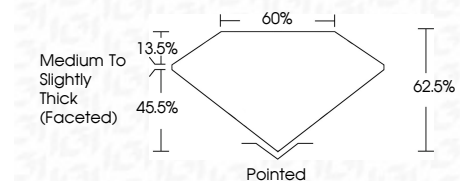

ELECTRONIC COPY

LG629440840
Report verification at igi.org

May 13, 2024
IGI Report Number **LG629440840**
Description **LABORATORY GROWN DIAMOND**
Shape and Cutting Style **OVAL BRILLIANT**
Measurements **9.15 X 6.54 X 4.09 MM**

GRADING RESULTS
Carat Weight **1.53 CARAT**
Color Grade **E**
Clarity Grade **VVS 2**

ADDITIONAL GRADING INFORMATION
Polish **EXCELLENT**
Symmetry **EXCELLENT**
Fluorescence **NONE**
Inscription(s) **IGI LG629440840**
Comments: This Laboratory Grown Diamond was created by Chemical Vapor Deposition (CVD) growth process and may include post-growth treatment. Type IIa

May 13, 2024
IGI Report No **LG629440840**
OVAL BRILLIANT
Carat Weight **1.53 CARAT**
Color Grade **E**
Clarity Grade **VVS 2**
Depth **62.5%**
Table **45.5%**
Girdle **Medium to Slightly Thick (Faceted)**
Culet **Pointed**
Polish **EXCELLENT**
Symmetry **EXCELLENT**
Fluorescence **NONE**
Inscription(s) **IGI LG629440840**
Comments: This Laboratory Grown Diamond was created by Chemical Vapor Deposition (CVD) growth process and may include post-growth treatment. Type IIa

GRADING RESULTS
Carat Weight **1.53 CARAT**
Color Grade **E**
Clarity Grade **VVS 2**

ADDITIONAL GRADING INFORMATION
Polish **EXCELLENT**
Symmetry **EXCELLENT**
Fluorescence **NONE**
Inscription(s) **IGI LG629440840**