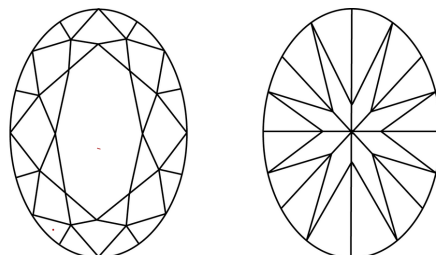

CLARITY CHARACTERISTICS

KEY TO SYMBOLS

Red symbols indicate internal characteristics.
Green symbols indicate external characteristics.