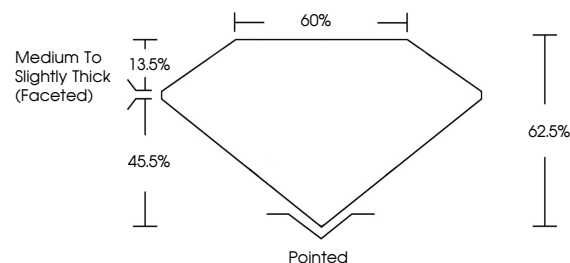

PROPORTIONS