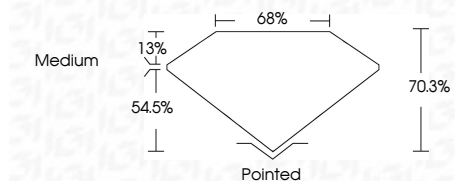

ELECTRONIC COPY

LG629440958
Report verification at igi.org

May 13, 2024
IGI Report Number **LG629440958**
Description **LABORATORY GROWN DIAMOND**
Shape and Cutting Style **PRINCESS CUT**
Measurements **6.32 X 6.27 X 4.41 MM**

GRADING RESULTS

Carat Weight **1.54 CARAT**
Color Grade **F**
Clarity Grade **VS 1**

ADDITIONAL GRADING INFORMATION

Polish **EXCELLENT**
Symmetry **EXCELLENT**
Fluorescence **NONE**

Inscription(s) **(IGI) LG629440958**

Comments: This Laboratory Grown Diamond was created by Chemical Vapor Deposition (CVD) growth process and may include post-growth treatment. Type IIa

May 13, 2024
IGI Report No. **LG629440958**
PRINCESS CUT
6.32 X 6.27 X 4.41 MM
1.54 CARAT
Color Grade **F**
Clarity Grade **VS 1**
Depth **70.3%**
Table **13%**
Girdle **Medium**
Culet **Pointed**
Polish **EXCELLENT**
Symmetry **EXCELLENT**
Fluorescence **NONE**
Inscription(s) **(IGI) LG629440958**