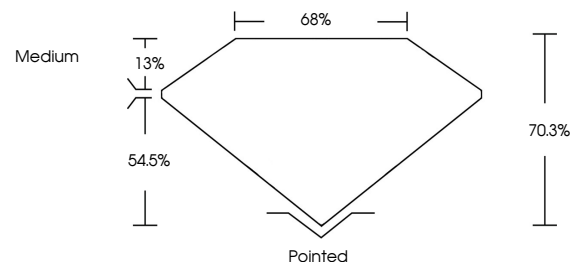

PROPORTIONS