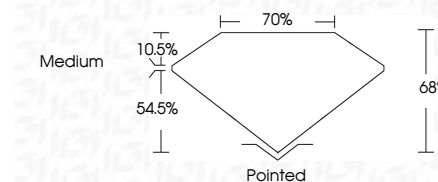

ELECTRONIC COPY

LG629440961
Report verification at igi.org

May 13, 2024
IGI Report Number **LG629440961**
Description **LABORATORY GROWN DIAMOND**
Shape and Cutting Style **PRINCESS CUT**
Measurements **6.40 X 6.35 X 4.32 MM**

GRADING RESULTS
Carat Weight **1.55 CARAT**
Color Grade **G**
Clarity Grade **VS 2**

ADDITIONAL GRADING INFORMATION
Polish **EXCELLENT**
Symmetry **EXCELLENT**
Fluorescence **NONE**
Inscription(s) **IGI LG629440961**
Comments: This Laboratory Grown Diamond was created by Chemical Vapor Deposition (CVD) growth process and may include post-growth treatment. Type IIa

May 13, 2024
IGI Report No. LG629440961
PRINCESS CUT
6.40 X 6.35 X 4.32 MM
Carat Weight **1.55 CARAT**
Color Grade **G**
Clarity Grade **VS 2**
Depth **54.5%**
Table **10.5%**
Girdle **Medium**
Culet **Pointed**
Polish **EXCELLENT**
Symmetry **EXCELLENT**
Fluorescence **NONE**
Inscription(s) **IGI LG629440961**
Comments: This Laboratory Grown Diamond was created by Chemical Vapor Deposition (CVD) growth process and may include post-growth treatment. Type IIa

LABORATORY GROWN DIAMOND REPORT

May 13, 2024
IGI Report Number **LG629440961**
Description **LABORATORY GROWN DIAMOND**
Shape and Cutting Style **PRINCESS CUT**
Measurements **6.40 X 6.35 X 4.32 MM**

GRADING RESULTS
Carat Weight **1.55 CARAT**
Color Grade **G**
Clarity Grade **VS 2**