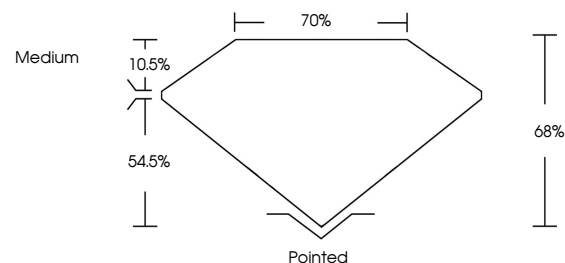

May 13, 2024
IGI Report No. LG629440961
PRINCESS CUT
6.40 X 6.35 X 4.32 MM
Carat Weight **1.55 CARAT**
Color Grade **G**
Clarity Grade **VS 2**
Depth **54.5%**
Table **10.5%**
Girdle **Medium**
Culet **Pointed**
Polish **EXCELLENT**
Symmetry **EXCELLENT**
Fluorescence **NONE**
Inscription(s) **IGI LG629440961**
Comments: This Laboratory Grown Diamond was created by Chemical Vapor Deposition (CVD) growth process and may include post-growth treatment. Type IIa

LABORATORY GROWN DIAMOND REPORT

May 13, 2024
IGI Report Number **LG629440961**
Description **LABORATORY GROWN DIAMOND**
Shape and Cutting Style **PRINCESS CUT**
Measurements **6.40 X 6.35 X 4.32 MM**

GRADING RESULTS
Carat Weight **1.55 CARAT**
Color Grade **G**
Clarity Grade **VS 2**

PROPORTIONS

CLARITY CHARACTERISTICS

KEY TO SYMBOLS

Red symbols indicate internal characteristics.
Green symbols indicate external characteristics.

Sample Image Used

COLOR

D E F G H I J Faint Very Light Light