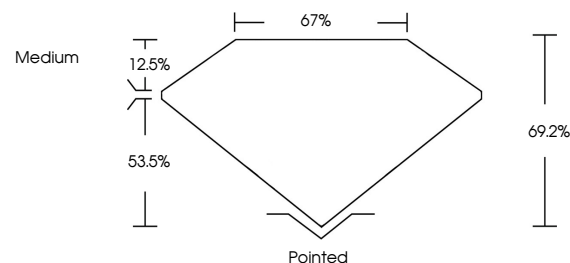

May 10, 2024
IGI Report No. **LG629440965**
PRINCESS CUT
6.95 X 6.89 X 4.77 MM
Carat Weight **2.01 CARATS**
Color Grade **F**
Clarity Grade **VS 1**
Depth **69.2%**
Table **53.5%**
Girdle **Medium**
Culet **Pointed**
Polish **EXCELLENT**
Symmetry **EXCELLENT**
Fluorescence **NONE**
Inscription(s) **IGI LG629440965**
Comments: This Laboratory Grown Diamond was created by Chemical Vapor Deposition (CVD) growth process and may include post-growth treatment. Type IIa

LABORATORY GROWN DIAMOND REPORT

May 10, 2024
IGI Report Number **LG629440965**
Description **LABORATORY GROWN DIAMOND**
Shape and Cutting Style **PRINCESS CUT**
Measurements **6.95 X 6.89 X 4.77 MM**

GRADING RESULTS
Carat Weight **2.01 CARATS**
Color Grade **F**
Clarity Grade **VS 1**

PROPORTIONS

CLARITY CHARACTERISTICS

KEY TO SYMBOLS

Red symbols indicate internal characteristics.
Green symbols indicate external characteristics.

Sample Image Used

COLOR

D E F G H I J Faint Very Light Light