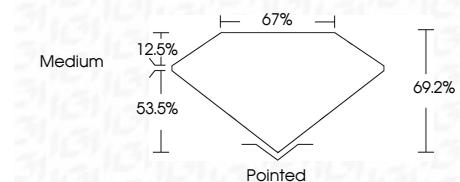

ELECTRONIC COPY

LG629440965
Report verification at igi.org

May 10, 2024
IGI Report Number **LG629440965**
Description **LABORATORY GROWN DIAMOND**
Shape and Cutting Style **PRINCESS CUT**
Measurements **6.95 X 6.89 X 4.77 MM**

GRADING RESULTS
Carat Weight **2.01 CARATS**
Color Grade **F**
Clarity Grade **VS 1**

ADDITIONAL GRADING INFORMATION
Polish **EXCELLENT**
Symmetry **EXCELLENT**
Fluorescence **NONE**
Inscription(s) **IGI LG629440965**
Comments: This Laboratory Grown Diamond was created by Chemical Vapor Deposition (CVD) growth process and may include post-growth treatment. Type IIa

May 10, 2024
IGI Report No. **LG629440965**
PRINCESS CUT
6.95 X 6.89 X 4.77 MM
Carat Weight **2.01 CARATS**
Color Grade **F**
Clarity Grade **VS 1**
Depth **69.2%**
Table **53.5%**
Girdle **Medium**
Culet **Pointed**
Polish **EXCELLENT**
Symmetry **EXCELLENT**
Fluorescence **NONE**
Inscription(s) **IGI LG629440965**
Comments: This Laboratory Grown Diamond was created by Chemical Vapor Deposition (CVD) growth process and may include post-growth treatment. Type IIa

LABORATORY GROWN DIAMOND REPORT

May 10, 2024
IGI Report Number **LG629440965**
Description **LABORATORY GROWN DIAMOND**
Shape and Cutting Style **PRINCESS CUT**
Measurements **6.95 X 6.89 X 4.77 MM**

GRADING RESULTS
Carat Weight **2.01 CARATS**
Color Grade **F**
Clarity Grade **VS 1**