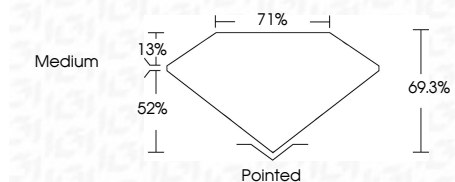

ELECTRONIC COPY

LG629441020
Report verification at igi.org

May 14, 2024
IGI Report Number **LG629441020**
Description **LABORATORY GROWN DIAMOND**
Shape and Cutting Style **PRINCESS CUT**
Measurements **7.90 X 7.87 X 5.45 MM**

GRADING RESULTS

Carat Weight **3.03 CARATS**
Color Grade **G**
Clarity Grade **VS 1**

ADDITIONAL GRADING INFORMATION

Polish **EXCELLENT**
Symmetry **EXCELLENT**
Fluorescence **NONE**
Inscription(s) **IGI LG629441020**
Comments: This Laboratory Grown Diamond was created by Chemical Vapor Deposition (CVD) growth process and may include post-growth treatment. Type IIa

May 14, 2024
IGI Report No. **LG629441020**
PRINCESS CUT
3.03 CARATS
Carat Weight **3.03**
Color Grade **G**
Clarity Grade **VS 1**
Depth **69.3%**
Table **71%**
Girdle **Medium**
Culet **Pointed**
Polish **EXCELLENT**
Symmetry **EXCELLENT**
Fluorescence **NONE**
Inscription(s) **IGI LG629441020**
Comments: This Laboratory Grown Diamond was created by Chemical Vapor Deposition (CVD) growth process and may include post-growth treatment. Type IIa

LABORATORY GROWN DIAMOND REPORT

May 14, 2024
IGI Report Number **LG629441020**
Description **LABORATORY GROWN DIAMOND**
Shape and Cutting Style **PRINCESS CUT**
Measurements **7.90 X 7.87 X 5.45 MM**

GRADING RESULTS