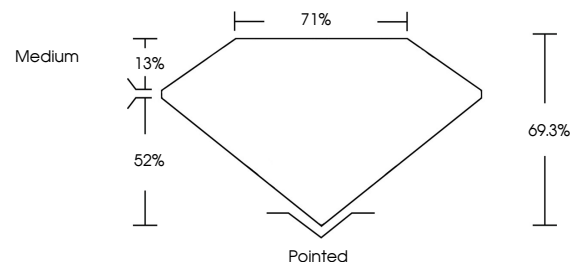

May 14, 2024
IGI Report No. **LG629441020**
PRINCESS CUT
3.03 CARATS
Carat Weight **3.03**
Color Grade **G**
Clarity Grade **VS 1**
Depth **69.3%**
Table **71%**
Girdle **Medium**
Culet **Pointed**
Polish **EXCELLENT**
Symmetry **EXCELLENT**
Fluorescence **NONE**
Inscription(s) **IGI LG629441020**
Comments: This Laboratory Grown Diamond was created by Chemical Vapor Deposition (CVD) growth process and may include post-growth treatment. Type IIa

LABORATORY GROWN DIAMOND REPORT

May 14, 2024
IGI Report Number **LG629441020**
Description **LABORATORY GROWN DIAMOND**
Shape and Cutting Style **PRINCESS CUT**
Measurements **7.90 X 7.87 X 5.45 MM**

GRADING RESULTS

Carat Weight **3.03 CARATS**
Color Grade **G**
Clarity Grade **VS 1**

ADDITIONAL GRADING INFORMATION

Polish **EXCELLENT**
Symmetry **EXCELLENT**
Fluorescence **NONE**
Inscription(s) **IGI LG629441020**

Comments: This Laboratory Grown Diamond was created by Chemical Vapor Deposition (CVD) growth process and may include post-growth treatment. Type IIa

PROPORTIONS

CLARITY CHARACTERISTICS

KEY TO SYMBOLS

Red symbols indicate internal characteristics.
Green symbols indicate external characteristics.

Sample Image Used

COLOR

D E F G H I J Faint Very Light Light