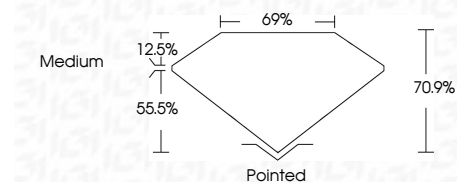

**ELECTRONIC COPY**

LG629441021  
Report verification at igi.org

May 14, 2024

IGI Report Number **LG629441021**

Description **LABORATORY GROWN DIAMOND**

Shape and Cutting Style **PRINCESS CUT**

Measurements **8.02 X 7.83 X 5.55 MM**

**GRADING RESULTS**

Carat Weight **3.03 CARATS**

Color Grade **H**

Clarity Grade **VVS 2**

**ADDITIONAL GRADING INFORMATION**

Polish **EXCELLENT**

Symmetry **VERY GOOD**

Fluorescence **NONE**

Inscription(s) **IGI LG629441021**

Comments: This Laboratory Grown Diamond was created by Chemical Vapor Deposition (CVD) growth process and may include post-growth treatment. Type IIa

**IGI**

May 14, 2024  
IGI Report No. LG629441021  
**PRINCESS CUT**  
8.02 X 7.83 X 5.55 MM  
3.03 CARATS  
H  
VVS 2  
70.9%  
69%  
Medium  
Pointed  
EXCELLENT  
VERY GOOD  
NONE  
IGI LG629441021

Description **LABORATORY GROWN DIAMOND**

Shape and Cutting Style **PRINCESS CUT**

Measurements **8.02 X 7.83 X 5.55 MM**

**GRADING RESULTS**

Carat Weight **3.03 CARATS**

Color Grade **H**

Clarity Grade **VVS 2**