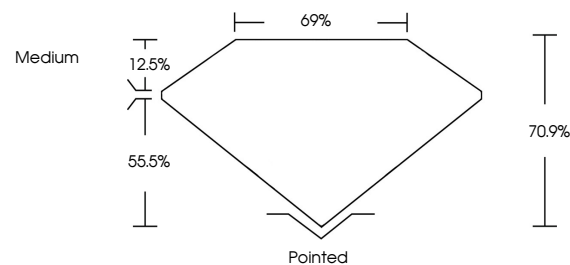

Description **LABORATORY GROWN DIAMOND**

Shape and Cutting Style **PRINCESS CUT**

Measurements **8.02 X 7.83 X 5.55 MM**

**GRADING RESULTS**

Carat Weight **3.03 CARATS**

Color Grade **H**

Clarity Grade **VVS 2**

**PROPORTIONS**

**CLARITY CHARACTERISTICS**

**KEY TO SYMBOLS**

Red symbols indicate internal characteristics.  
Green symbols indicate external characteristics.

Sample Image Used

**COLOR**

D E F G H I J Faint Very Light Light