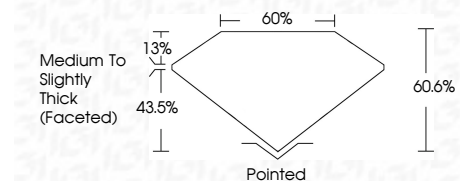

ELECTRONIC COPY

LG629441437
Report verification at igi.org

May 13, 2024
IGI Report Number **LG629441437**
Description **LABORATORY GROWN DIAMOND**
Shape and Cutting Style **MARQUISE BRILLIANT**
Measurements **12.19 X 5.94 X 3.60 MM**

GRADING RESULTS
Carat Weight **1.50 CARAT**
Color Grade **G**
Clarity Grade **VVS 2**

ADDITIONAL GRADING INFORMATION
Polish **EXCELLENT**
Symmetry **EXCELLENT**
Fluorescence **NONE**
Inscription(s) **IGI LG629441437**
Comments: This Laboratory Grown Diamond was created by Chemical Vapor Deposition (CVD) growth process and may include post-growth treatment. Type IIa

May 13, 2024
IGI Report No **LG629441437**
MARQUISE BRILLIANT
12.19 X 5.94 X 3.60 MM
Carat Weight **1.50 CARAT**
Color Grade **G**
Clarity Grade **VVS 2**
Depth **60.6%**
Table **13%**
Girdle **Medium to Slightly Thick (Faceted)**
Culet **Pointed**
Polish **EXCELLENT**
Symmetry **EXCELLENT**
Fluorescence **NONE**
Inscription(s) **IGI LG629441437**
Comments: This Laboratory Grown Diamond was created by Chemical Vapor Deposition (CVD) growth process and may include post-growth treatment. Type IIa

May 13, 2024
IGI Report Number **LG629441437**
Description **LABORATORY GROWN DIAMOND**
Shape and Cutting Style **MARQUISE BRILLIANT**
Measurements **12.19 X 5.94 X 3.60 MM**

GRADING RESULTS
Carat Weight **1.50 CARAT**
Color Grade **G**
Clarity Grade **VVS 2**