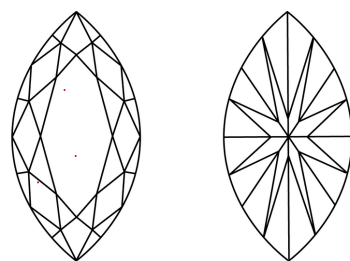

May 13, 2024
IGI Report No **LG629441437**
MARQUISE BRILLIANT
12.19 X 5.94 X 3.60 MM
Carat Weight **1.50 CARAT**
Color Grade **G**
Clarity Grade **VVS 2**
Depth **60.6%**
Table **13%**
Girdle **Medium to Slightly Thick (Faceted)**
Culet **Pointed**
Polish **EXCELLENT**
Symmetry **EXCELLENT**
Fluorescence **NONE**
Inscription(s) **IGI LG629441437**
Comments: This Laboratory Grown Diamond was created by Chemical Vapor Deposition (CVD) growth process and may include post-growth treatment. Type IIa

May 13, 2024
IGI Report Number **LG629441437**
Description **LABORATORY GROWN DIAMOND**
Shape and Cutting Style **MARQUISE BRILLIANT**
Measurements **12.19 X 5.94 X 3.60 MM**

GRADING RESULTS
Carat Weight **1.50 CARAT**
Color Grade **G**
Clarity Grade **VVS 2**

PROPORTIONS

CLARITY CHARACTERISTICS

KEY TO SYMBOLS
Red symbols indicate internal characteristics.
Green symbols indicate external characteristics.

Sample Image Used

COLOR

D E F G H I J Faint Very Light Light