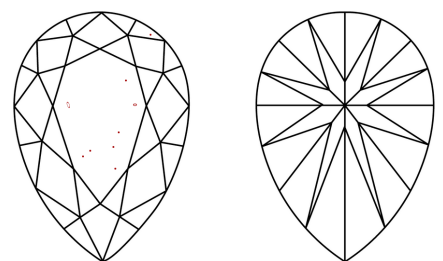

LABORATORY GROWN DIAMOND REPORT

May 14, 2024
IGI Report Number **LG629441524**
Description **LABORATORY GROWN DIAMOND**
Shape and Cutting Style **PEAR BRILLIANT**
Measurements **10.01 X 6.49 X 4.01 MM**

GRADING RESULTS
Carat Weight **1.54 CARAT**
Color Grade **F**
Clarity Grade **VS 1**

ADDITIONAL GRADING INFORMATION
Polish **EXCELLENT**
Symmetry **EXCELLENT**
Fluorescence **NONE**
Inscription(s) **IGI LG629441524**

Comments: This Laboratory Grown Diamond was created by Chemical Vapor Deposition (CVD) growth process and may include post-growth treatment. Type IIa

PROPORTIONS

CLARITY CHARACTERISTICS

KEY TO SYMBOLS
Red symbols indicate internal characteristics.
Green symbols indicate external characteristics.