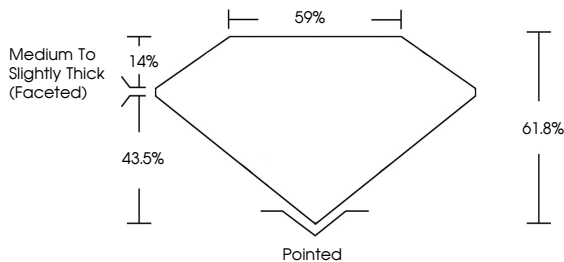

PROPORTIONS