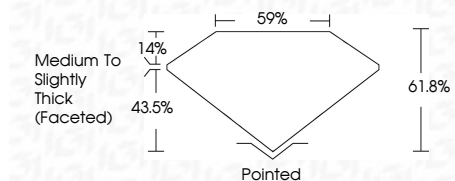

ELECTRONIC COPY

LG629441524
Report verification at igi.org

May 14, 2024
IGI Report Number **LG629441524**
Description **LABORATORY GROWN DIAMOND**
Shape and Cutting Style **PEAR BRILLIANT**
Measurements **10.01 X 6.49 X 4.01 MM**

GRADING RESULTS
Carat Weight **1.54 CARAT**
Color Grade **F**
Clarity Grade **VS 1**

ADDITIONAL GRADING INFORMATION
Polish **EXCELLENT**
Symmetry **EXCELLENT**
Fluorescence **NONE**
Inscription(s) **IGI LG629441524**
Comments: This Laboratory Grown Diamond was created by Chemical Vapor Deposition (CVD) growth process and may include post-growth treatment. Type IIa

May 14, 2024
IGI Report No. **LG629441524**
PEAR BRILLIANT
10.01 X 6.49 X 4.01 MM
1.54 CARAT
Color Grade **F**
Clarity Grade **VS 1**
Depth **61.8%**
Table **14%**
Girdle **Medium to Slightly Thick (Faceted)**
Culet **Pointed**
Polish **EXCELLENT**
Symmetry **EXCELLENT**
Fluorescence **NONE**
Inscription(s) **IGI LG629441524**
Comments: This Laboratory Grown Diamond was created by Chemical Vapor Deposition (CVD) growth process and may include post-growth treatment. Type IIa

LABORATORY GROWN DIAMOND REPORT

May 14, 2024
IGI Report Number **LG629441524**
Description **LABORATORY GROWN DIAMOND**
Shape and Cutting Style **PEAR BRILLIANT**
Measurements **10.01 X 6.49 X 4.01 MM**