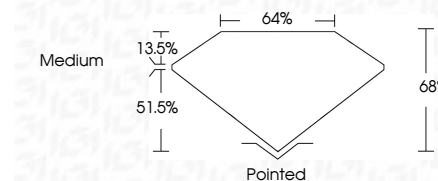

ELECTRONIC COPY

LG629441733
Report verification at igi.org

May 17, 2024
IGI Report Number **LG629441733**
Description **LABORATORY GROWN DIAMOND**

Shape and Cutting Style **CUT CORNERED
RECTANGULAR MODIFIED
BRILLIANT**

Measurements **8.55 X 6.10 X 4.15 MM**

GRADING RESULTS
Carat Weight **1.83 CARAT**
Color Grade **D**
Clarity Grade **VVS 2**

ADDITIONAL GRADING INFORMATION
Polish **EXCELLENT**
Symmetry **EXCELLENT**
Fluorescence **NONE**

May 17, 2024
IGI Report No. LG629441733
CUT CORNERED RECT. MODIFIED BRILLIANT
8.55 X 6.10 X 4.15 MM
1.83 CARAT
D
VVS 2
68%
51.5%
Medium
Pointed
EXCELLENT
EXCELLENT
NONE
IGI LG629441733
Comments: As Grown - No indication of post-growth treatment.
This Laboratory Grown Diamond was created by High Pressure High Temperature (HPHT) growth process.
Type II

LABORATORY GROWN DIAMOND REPORT

May 17, 2024
IGI Report Number **LG629441733**
Description **LABORATORY GROWN DIAMOND**
Shape and Cutting Style **CUT CORNERED RECTANGULAR
MODIFIED BRILLIANT**
Measurements **8.55 X 6.10 X 4.15 MM**