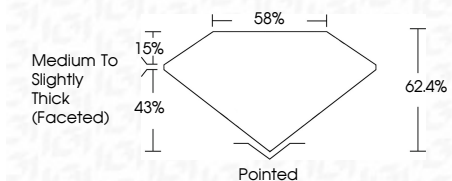

ELECTRONIC COPY

LG630444926
Report verification at igi.org

April 30, 2024
IGI Report Number **LG630444926**
Description **LABORATORY GROWN DIAMOND**
Shape and Cutting Style **HEART BRILLIANT**
Measurements **7.07 X 7.66 X 4.78 MM**

GRADING RESULTS

Carat Weight **1.53 CARAT**
Color Grade **F**
Clarity Grade **VS 2**

ADDITIONAL GRADING INFORMATION

Polish **EXCELLENT**
Symmetry **EXCELLENT**
Fluorescence **NONE**
Inscription(s) **IGI LG630444926**
Comments: This Laboratory Grown Diamond was created by Chemical Vapor Deposition (CVD) growth process and may include post-growth treatment. Type IIa

IGI

April 30, 2024
IGI Report No LG630444926
HEART BRILLIANT
7.07 X 7.66 X 4.78 MM
Carat Weight **1.53 CARAT**
Color Grade **F**
Clarity Grade **VS 2**
Depth **62.4%**
Table **15%**
Girdle **Medium to Slightly Thick (Faceted)**
Culet **Pointed**
Polish **EXCELLENT**
Symmetry **EXCELLENT**
Fluorescence **NONE**
Inscription(s) **IGI LG630444926**

GRADING RESULTS

Carat Weight **1.53 CARAT**
Color Grade **F**
Clarity Grade **VS 2**

ADDITIONAL GRADING INFORMATION

Polish **EXCELLENT**
Symmetry **EXCELLENT**
Fluorescence **NONE**
Inscription(s) **IGI LG630444926**