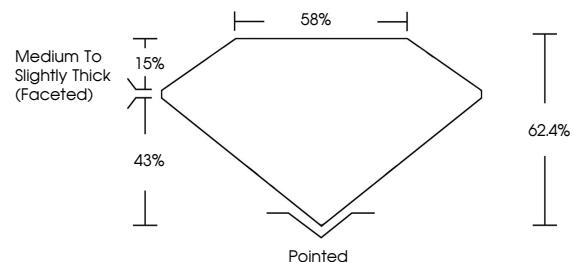

PROPORTIONS