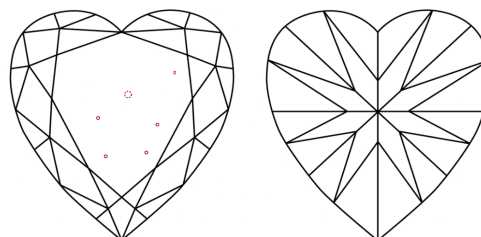

GRADING RESULTS

Carat Weight **1.53 CARAT**
Color Grade **F**
Clarity Grade **VS 2**

ADDITIONAL GRADING INFORMATION

Polish **EXCELLENT**
Symmetry **EXCELLENT**
Fluorescence **NONE**
Inscription(s) **IGI LG630444926**

KEY TO SYMBOLS

Red symbols indicate internal characteristics.
Green symbols indicate external characteristics.

COLOR

D E F G H I J Faint Very Light Light

CLARITY

IF	VS ¹⁻²	VS ¹⁻²	SI ¹⁻²	I ¹⁻³
Internally Flawless	Very Very Slightly Included	Very Slightly Included	Slightly Included	Included