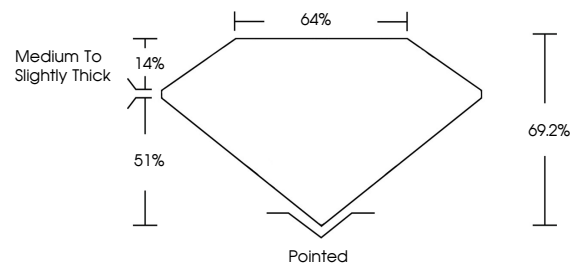

PROPORTIONS