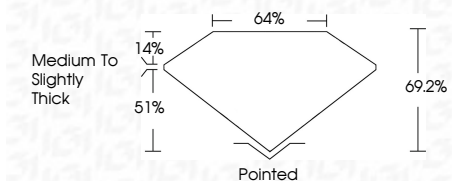

ELECTRONIC COPY

LG630464034
Report verification at igi.org

April 30, 2024
IGI Report Number **LG630464034**
Description **LABORATORY GROWN DIAMOND**
Shape and Cutting Style **CUT CORNERED
RECTANGULAR MODIFIED
BRILLIANT**

Measurements **8.01 X 5.65 X 3.91 MM**

GRADING RESULTS

Carat Weight **1.52 CARAT**
Color Grade **D**
Clarity Grade **VVS 1**

ADDITIONAL GRADING INFORMATION

Polish **EXCELLENT**
Symmetry **EXCELLENT**
Fluorescence **NONE**
Inscription(s) **IGI LG630464034**
Comments: As Grown - No indication of post-growth treatment.
This Laboratory Grown Diamond was created by High Pressure High Temperature (HPHT) growth process.
Type II

IGI

April 30, 2024
IGI Report No. LG630464034
CUT CORNERED RECT. MODIFIED BRILLIANT
8.01 X 5.65 X 3.91 MM
1.52 CARAT
D
VVS 1
69.2%
51%
14%
Medium to Slightly Thick
Pointed
EXCELLENT
EXCELLENT
NONE
IGI LG630464034

Comments: As Grown - No indication of post-growth treatment.
This Laboratory Grown Diamond was created by High Pressure High Temperature (HPHT) growth process.
Type II

LABORATORY GROWN DIAMOND REPORT

April 30, 2024
IGI Report Number **LG630464034**
Description **LABORATORY GROWN DIAMOND**
Shape and Cutting Style **CUT CORNERED RECTANGULAR
MODIFIED BRILLIANT**
Measurements **8.01 X 5.65 X 3.91 MM**