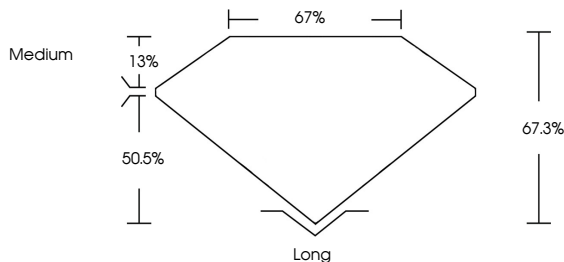

PROPORTIONS