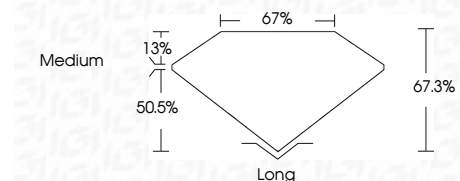

ELECTRONIC COPY

LG631426295
Report verification at igi.org

April 27, 2024

IGI Report Number **LG631426295**

Description **LABORATORY GROWN DIAMOND**

Shape and Cutting Style **EMERALD CUT**

Measurements **12.21 X 8.97 X 6.04 MM**

GRADING RESULTS

Carat Weight **6.44 CARATS**

Color Grade **G**

Clarity Grade **VVS 2**

ADDITIONAL GRADING INFORMATION

Polish **EXCELLENT**

Symmetry **EXCELLENT**

Fluorescence **NONE**

Inscription(s) **IGI LG631426295**

Comments: This Laboratory Grown Diamond was created by Chemical Vapor Deposition (CVD) growth process and may include post-growth treatment. Type IIa

April 27, 2024	IGI Report No. LG631426295	6.44 CARATS	G	VVS 2	67.3%	67%	Medium	Long	EXCELLENT	EXCELLENT	NONE	IGI LG631426295
EMERALD CUT	12.21 X 8.97 X 6.04 MM	Color Grade	Clarity Grade	Depth	Table	Girdle	Culet	Polish	Symmetry	Fluorescence	Inscription(s)	

Comments: This Laboratory Grown Diamond was created by Chemical Vapor Deposition (CVD) growth process and may include post-growth treatment. Type IIa

April 27, 2024
IGI Report Number **LG631426295**
Description **LABORATORY GROWN DIAMOND**
Shape and Cutting Style **EMERALD CUT**
Measurements **12.21 X 8.97 X 6.04 MM**