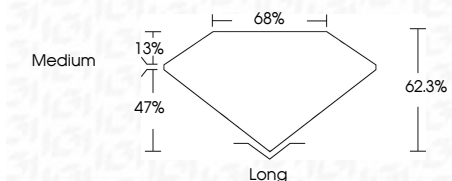

ELECTRONIC COPY

LG631427163
Report verification at igi.org

April 29, 2024
IGI Report Number **LG631427163**
Description **LABORATORY GROWN DIAMOND**
Shape and Cutting Style **EMERALD CUT**
Measurements **15.35 X 10.70 X 6.67 MM**

GRADING RESULTS

Carat Weight **11.01 CARATS**
Color Grade **E**
Clarity Grade **VS 1**

ADDITIONAL GRADING INFORMATION

Polish **EXCELLENT**
Symmetry **EXCELLENT**
Fluorescence **NONE**
Inscription(s) **IGI LG631427163**
Comments: This Laboratory Grown Diamond was created by Chemical Vapor Deposition (CVD) growth process and may include post-growth treatment. Type IIa

IGI

April 29, 2024
IGI Report No. LG631427163
EMERALD CUT
15.35 X 10.70 X 6.67 MM
11.01 CARATS
Color Grade **E**
Clarity Grade **VS 1**
Depth **62.3%**
Table **47%**
Girdle **Medium**
Culet **Long**
Polish **EXCELLENT**
Symmetry **EXCELLENT**
Fluorescence **NONE**
Inscription(s) **IGI LG631427163**