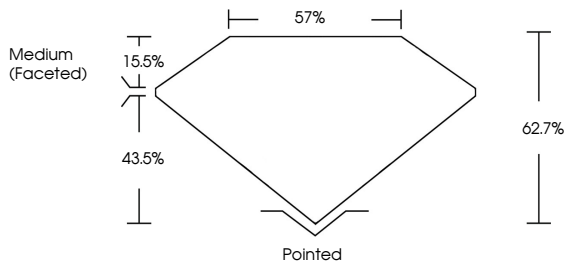

PROPORTIONS