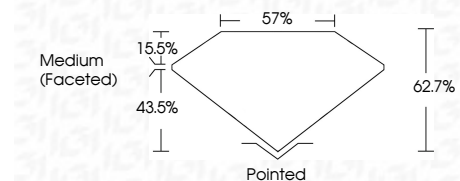

ELECTRONIC COPY

LG631450044
Report verification at igi.org

May 9, 2024
IGI Report Number **LG631450044**
Description **LABORATORY GROWN DIAMOND**
Shape and Cutting Style **PEAR BRILLIANT**
Measurements **11.47 X 6.99 X 4.38 MM**

GRADING RESULTS
Carat Weight **2.04 CARATS**
Color Grade **G**
Clarity Grade **VS 1**

ADDITIONAL GRADING INFORMATION
Polish **EXCELLENT**
Symmetry **VERY GOOD**
Fluorescence **NONE**
Inscription(s) **IGI LG631450044**
Comments: This Laboratory Grown Diamond was created by Chemical Vapor Deposition (CVD) growth process and may include post-growth treatment. Type IIa

May 9, 2024
IGI Report No LG631450044
PEAR BRILLIANT
11.47 X 6.99 X 4.38 MM
2.04 CARATS
Color Grade **G**
Clarity Grade **VS 1**
Depth **62.7%**
Table **15.5%**
Girdle **Medium (Faceted)**
Culet **Pointed**
Polish **EXCELLENT**
Symmetry **VERY GOOD**
Fluorescence **NONE**
Inscription(s) **IGI LG631450044**
Comments: This Laboratory Grown Diamond was created by Chemical Vapor Deposition (CVD) growth process and may include post-growth treatment. Type IIa

May 9, 2024
IGI Report Number **LG631450044**
Description **LABORATORY GROWN DIAMOND**
Shape and Cutting Style **PEAR BRILLIANT**
Measurements **11.47 X 6.99 X 4.38 MM**

GRADING RESULTS
Carat Weight **2.04 CARATS**
Color Grade **G**
Clarity Grade **VS 1**