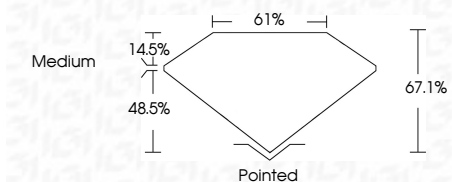

ELECTRONIC COPY

LG631456405
Report verification at igi.org

April 29, 2024
IGI Report Number **LG631456405**
Description **LABORATORY GROWN DIAMOND**
Shape and Cutting Style **SQUARE EMERALD CUT**
Measurements **5.69 X 5.53 X 3.71 MM**

GRADING RESULTS

Carat Weight **1.05 CARAT**
Color Grade **G**
Clarity Grade **VS 2**

ADDITIONAL GRADING INFORMATION

Polish **EXCELLENT**
Symmetry **EXCELLENT**
Fluorescence **NONE**
Inscription(s) **IGI LG631456405**

Comments: This Laboratory Grown Diamond was created by Chemical Vapor Deposition (CVD) growth process and may include post-growth treatment. Type IIa

IGI

April 29, 2024
IGI Report No LG631456405
SQUARE EMERALD CUT
5.69 X 5.53 X 3.71 MM
Carat Weight **1.05 CARAT**
Color Grade **G**
Clarity Grade **VS 2**
Depth **67.1%**
Table **61%**
Girdle **Medium**
Culet **Pointed**
Polish **EXCELLENT**
Symmetry **EXCELLENT**
Fluorescence **NONE**
Inscription(s) **IGI LG631456405**

Comments: This Laboratory Grown Diamond was created by Chemical Vapor Deposition (CVD) growth process and may include post-growth treatment. Type IIa

April 29, 2024
IGI Report Number **LG631456405**
Description **LABORATORY GROWN DIAMOND**
Shape and Cutting Style **SQUARE EMERALD CUT**
Measurements **5.69 X 5.53 X 3.71 MM**