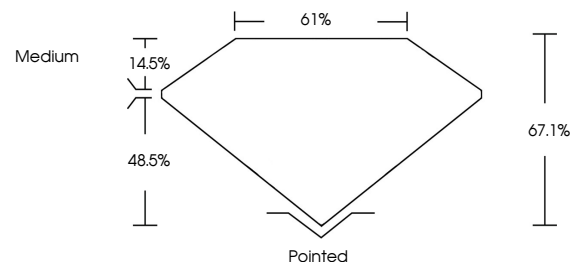

PROPORTIONS