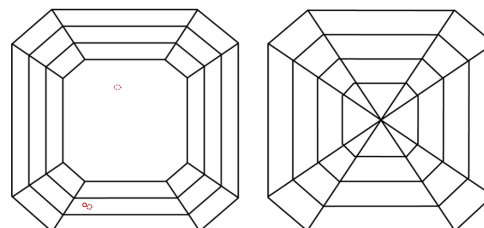

CLARITY CHARACTERISTICS

KEY TO SYMBOLS

Red symbols indicate internal characteristics.
Green symbols indicate external characteristics.

COLOR

D E F G H I J Faint Very Light Light

CLARITY

IF	VS¹⁻²	VS¹⁻²	SI¹⁻²	I¹⁻³
Internally Flawless	Very Very Slightly Included	Very Slightly Included	Slightly Included	Included