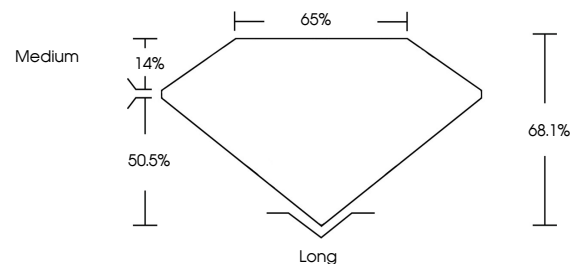

April 29, 2024
IGI Report No. LG631472158
EMERALD CUT
8.11 X 5.67 X 3.86 MM
Carat Weight **1.76 CARAT**
Color Grade **E**
Clarity Grade **VS 1**
Depth **68.1%**
Table **50.5%**
Girdle **Medium**
Culet **Long**
Polish **EXCELLENT**
Symmetry **EXCELLENT**
Fluorescence **NONE**
Inscription(s) **IGI LG631472158**
Comments: This Laboratory Grown Diamond was created by Chemical Vapor Deposition (CVD) growth process and may include post-growth treatment. Type IIa

LABORATORY GROWN DIAMOND REPORT

April 29, 2024
IGI Report Number **LG631472158**
Description **LABORATORY GROWN DIAMOND**
Shape and Cutting Style **EMERALD CUT**
Measurements **8.11 X 5.67 X 3.86 MM**

GRADING RESULTS
Carat Weight **1.76 CARAT**
Color Grade **E**
Clarity Grade **VS 1**

PROPORTIONS

CLARITY CHARACTERISTICS

KEY TO SYMBOLS

Red symbols indicate internal characteristics.
Green symbols indicate external characteristics.

Sample Image Used

COLOR

D E F G H I J Faint Very Light Light