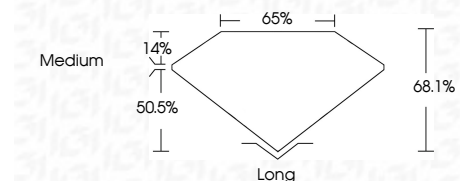

ELECTRONIC COPY

LG631472158
Report verification at igi.org

April 29, 2024
IGI Report Number **LG631472158**
Description **LABORATORY GROWN DIAMOND**
Shape and Cutting Style **EMERALD CUT**
Measurements **8.11 X 5.67 X 3.86 MM**

GRADING RESULTS
Carat Weight **1.76 CARAT**
Color Grade **E**
Clarity Grade **VS 1**

ADDITIONAL GRADING INFORMATION
Polish **EXCELLENT**
Symmetry **EXCELLENT**
Fluorescence **NONE**
Inscription(s) **IGI LG631472158**
Comments: This Laboratory Grown Diamond was created by Chemical Vapor Deposition (CVD) growth process and may include post-growth treatment. Type IIa

April 29, 2024
IGI Report No. LG631472158
EMERALD CUT
8.11 X 5.67 X 3.86 MM
Carat Weight **1.76 CARAT**
Color Grade **E**
Clarity Grade **VS 1**
Depth **68.1%**
Table **50.5%**
Girdle **Medium**
Culet **Long**
Polish **EXCELLENT**
Symmetry **EXCELLENT**
Fluorescence **NONE**
Inscription(s) **IGI LG631472158**
Comments: This Laboratory Grown Diamond was created by Chemical Vapor Deposition (CVD) growth process and may include post-growth treatment. Type IIa

LABORATORY GROWN DIAMOND REPORT

April 29, 2024
IGI Report Number **LG631472158**
Description **LABORATORY GROWN DIAMOND**
Shape and Cutting Style **EMERALD CUT**
Measurements **8.11 X 5.67 X 3.86 MM**

GRADING RESULTS
Carat Weight **1.76 CARAT**
Color Grade **E**
Clarity Grade **VS 1**