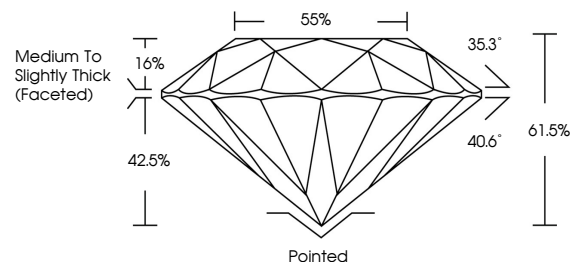

ELECTRONIC COPY

LG631472665
Report verification at igi.org

May 3, 2024

IGI Report Number **LG631472665**
Description **LABORATORY GROWN DIAMOND**
Shape and Cutting Style **ROUND BRILLIANT**
Measurements **9.34 - 9.38 X 5.76 MM**

IGI

May 3, 2024
IGI Report No LG631472665
ROUND BRILLIANT
9.34 - 9.38 X 5.76 MM
3.09 CARATS
Color Grade **G**
Clarity Grade **VS 1**
Depth **61.5%**
Table **16%**
Girdle **55%**
Medium To Slightly Thick (Faceted)
Culet **Pointed**
Polish **EXCELLENT**
Symmetry **EXCELLENT**
Fluorescence **NONE**
Inscription(s) **IGI LG631472665**
Comments: This Laboratory Grown Diamond was created by Chemical Vapor Deposition (CVD) growth process and may include post-growth treatment. Type IIa

May 3, 2024
IGI Report Number **LG631472665**
Description **LABORATORY GROWN DIAMOND**
Shape and Cutting Style **ROUND BRILLIANT**
Measurements **9.34 - 9.38 X 5.76 MM**

GRADING RESULTS

Carat Weight **3.09 CARATS**
Color Grade **G**
Clarity Grade **VS 1**
Cut Grade **IDEAL**

PROPORTIONS

CLARITY CHARACTERISTICS

KEY TO SYMBOLS

Red symbols indicate internal characteristics.
Green symbols indicate external characteristics.

COLOR

D E F G H I J Faint Very Light Light

CLARITY

IF	VS ¹⁻²	VS ¹⁻²	SI ¹⁻²	I ¹⁻³
Internally Flawless	Very Very Slightly Included	Very Slightly Included	Slightly Included	Included