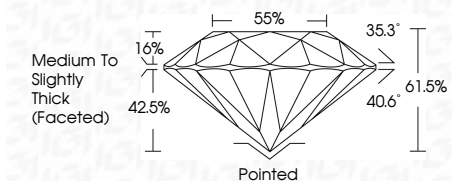

ELECTRONIC COPY

LG631472665
Report verification at igi.org

May 3, 2024

IGI Report Number **LG631472665**
Description **LABORATORY GROWN DIAMOND**
Shape and Cutting Style **ROUND BRILLIANT**
Measurements **9.34 - 9.38 X 5.76 MM**

GRADING RESULTS

Carat Weight **3.09 CARATS**
Color Grade **G**
Clarity Grade **VS 1**
Cut Grade **IDEAL**

ADDITIONAL GRADING INFORMATION

Polish **EXCELLENT**
Symmetry **EXCELLENT**
Fluorescence **NONE**
Inscription(s) **IGI LG631472665**
Comments: This Laboratory Grown Diamond was created by Chemical Vapor Deposition (CVD) growth process and may include post-growth treatment. Type IIa

IGI

May 3, 2024
IGI Report No LG631472665
ROUND BRILLIANT
9.34 - 9.38 X 5.76 MM
3.09 CARATS
Color Grade **G**
Clarity Grade **VS 1**
Depth **61.5%**
Table **16%**
Girdle **55%**
Medium To Slightly Thick (Faceted)
Culet **Pointed**
Polish **EXCELLENT**
Symmetry **EXCELLENT**
Fluorescence **NONE**
Inscription(s) **IGI LG631472665**
Comments: This Laboratory Grown Diamond was created by Chemical Vapor Deposition (CVD) growth process and may include post-growth treatment. Type IIa

May 3, 2024
IGI Report Number **LG631472665**
Description **LABORATORY GROWN DIAMOND**
Shape and Cutting Style **ROUND BRILLIANT**
Measurements **9.34 - 9.38 X 5.76 MM**

GRADING RESULTS

Carat Weight **3.09 CARATS**
Color Grade **G**
Clarity Grade **VS 1**
Cut Grade **IDEAL**