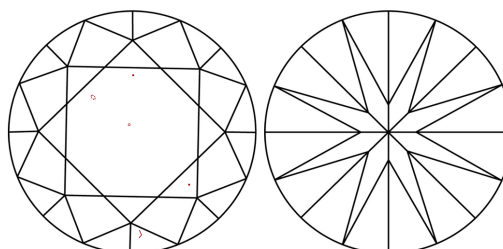

PROPORTIONS

CLARITY CHARACTERISTICS

KEY TO SYMBOLS

Red symbols indicate internal characteristics.
Green symbols indicate external characteristics.

COLOR

D E F G H I J Faint Very Light Light

CLARITY

IF	VS ¹⁻²	VS ¹⁻²	SI ¹⁻²	I ¹⁻³
Internally Flawless	Very Very Slightly Included	Very Slightly Included	Slightly Included	Included