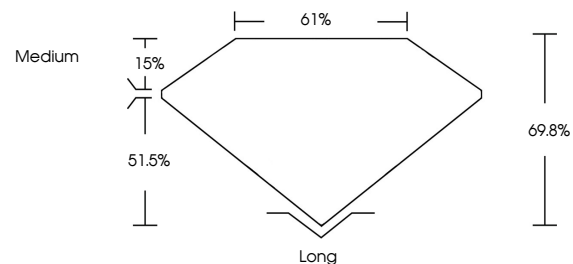

PROPORTIONS