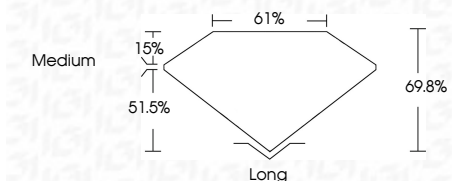

ELECTRONIC COPY

LG632401073
Report verification at igi.org

May 1, 2024

IGI Report Number **LG632401073**

Description **LABORATORY GROWN DIAMOND**

Shape and Cutting Style **EMERALD CUT**

Measurements **6.91 X 4.73 X 3.30 MM**

GRADING RESULTS

Carat Weight **1.05 CARAT**

Color Grade **D**

Clarity Grade **VVS 1**

ADDITIONAL GRADING INFORMATION

Polish **EXCELLENT**

Symmetry **EXCELLENT**

Fluorescence **NONE**

Inscription(s) **IGI LG632401073**

Comments: This Laboratory Grown Diamond was created by Chemical Vapor Deposition (CVD) growth process and may include post-growth treatment. Type IIa

IGI

May 1, 2024	IGI Report No. LG632401073	EMERALD CUT	1.05 CARAT	D	VVS 1	6.91 X 4.73 X 3.30 MM	69.8%	61%	Medium	Long	EXCELLENT	EXCELLENT	NONE	IGI LG632401073
IGI Report No. LG632401073	EMERALD CUT	6.91 X 4.73 X 3.30 MM	Carat Weight	Color Grade	Clarity Grade	Depth	Table	Graile	Medium	Long	EXCELLENT	EXCELLENT	NONE	IGI LG632401073

Comments: This Laboratory Grown Diamond was created by Chemical Vapor Deposition (CVD) growth process and may include post-growth treatment. Type IIa

LABORATORY GROWN DIAMOND REPORT

May 1, 2024
IGI Report Number **LG632401073**
Description **LABORATORY GROWN DIAMOND**
Shape and Cutting Style **EMERALD CUT**
Measurements **6.91 X 4.73 X 3.30 MM**