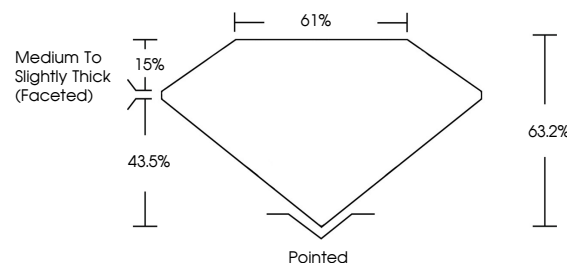

PROPORTIONS