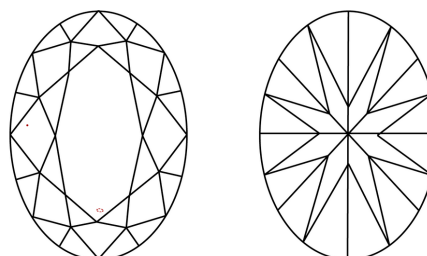

CLARITY CHARACTERISTICS

KEY TO SYMBOLS

Red symbols indicate internal characteristics.
Green symbols indicate external characteristics.

COLOR

D E F G H I J Faint Very Light Light

CLARITY

IF	VS¹⁻²	VS¹⁻²	SI¹⁻²	I¹⁻³
Internally Flawless	Very Very Slightly Included	Very Slightly Included	Slightly Included	Included