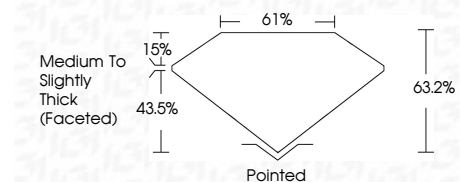

ELECTRONIC COPY

LG632401140
Report verification at igi.org

April 30, 2024
IGI Report Number **LG632401140**
Description **LABORATORY GROWN DIAMOND**
Shape and Cutting Style **OVAL BRILLIANT**
Measurements **9.26 X 6.27 X 3.96 MM**

GRADING RESULTS
Carat Weight **1.48 CARAT**
Color Grade **G**
Clarity Grade **VS 1**

ADDITIONAL GRADING INFORMATION
Polish **EXCELLENT**
Symmetry **EXCELLENT**
Fluorescence **NONE**
Inscription(s) **IGI LG632401140**
Comments: This Laboratory Grown Diamond was created by Chemical Vapor Deposition (CVD) growth process and may include post-growth treatment. Type IIa

April 30, 2024
IGI Report No LG632401140
OVAL BRILLIANT
9.26 X 6.27 X 3.96 MM
1.48 CARAT
Color Grade **G**
Clarity Grade **VS 1**
Depth **63.2%**
Table **61%**
Girdle **Medium to Slightly Thick (Faceted)**
Culet **Pointed**
Polish **EXCELLENT**
Symmetry **EXCELLENT**
Fluorescence **NONE**
Inscription(s) **IGI LG632401140**
Comments: This Laboratory Grown Diamond was created by Chemical Vapor Deposition (CVD) growth process and may include post-growth treatment. Type IIa

LABORATORY GROWN DIAMOND REPORT

April 30, 2024
IGI Report Number **LG632401140**
Description **LABORATORY GROWN DIAMOND**
Shape and Cutting Style **OVAL BRILLIANT**
Measurements **9.26 X 6.27 X 3.96 MM**