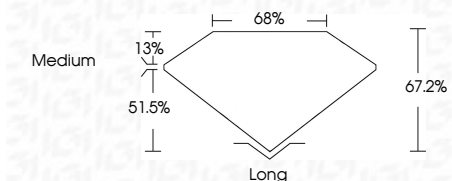

ELECTRONIC COPY

LG632401199
Report verification at igi.org

May 2, 2024
IGI Report Number **LG632401199**
Description **LABORATORY GROWN DIAMOND**
Shape and Cutting Style **EMERALD CUT**
Measurements **9.24 X 6.25 X 4.20 MM**

GRADING RESULTS

Carat Weight **2.37 CARATS**
Color Grade **E**
Clarity Grade **VS 2**

ADDITIONAL GRADING INFORMATION

Polish **EXCELLENT**
Symmetry **EXCELLENT**
Fluorescence **NONE**
Inscription(s) **IGI LG632401199**
Comments: This Laboratory Grown Diamond was created by Chemical Vapor Deposition (CVD) growth process and may include post-growth treatment. Type IIa

IGI

May 2, 2024
IGI Report No. LG632401199
EMERALD CUT
9.24 X 6.25 X 4.20 MM
2.37 CARATS
Color Grade **E**
Clarity Grade **VS 2**
Depth **51.2%**
Table **65%**
Girdle **Medium**
Culet **Long**
Polish **EXCELLENT**
Symmetry **EXCELLENT**
Fluorescence **NONE**
Inscription(s) **IGI LG632401199**

Comments: This Laboratory Grown Diamond was created by Chemical Vapor Deposition (CVD) growth process and may include post-growth treatment. Type IIa

LABORATORY GROWN DIAMOND REPORT

May 2, 2024
IGI Report Number **LG632401199**
Description **LABORATORY GROWN DIAMOND**
Shape and Cutting Style **EMERALD CUT**
Measurements **9.24 X 6.25 X 4.20 MM**