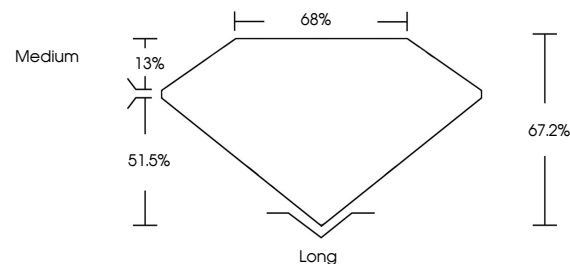

PROPORTIONS