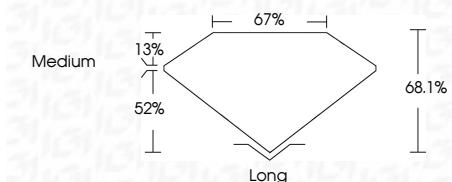

ELECTRONIC COPY

LG632401216
Report verification at igi.org

April 30, 2024
IGI Report Number **LG632401216**
Description **LABORATORY GROWN DIAMOND**
Shape and Cutting Style **EMERALD CUT**
Measurements **9.53 X 6.97 X 4.75 MM**

GRADING RESULTS

Carat Weight **3.01 CARATS**
Color Grade **F**
Clarity Grade **SI 1**

ADDITIONAL GRADING INFORMATION

Polish **EXCELLENT**
Symmetry **EXCELLENT**
Fluorescence **NONE**
Inscription(s) **IGI LG632401216**
Comments: This Laboratory Grown Diamond was created by Chemical Vapor Deposition (CVD) growth process and may include post-growth treatment. Type IIa

IGI

April 30, 2024
IGI Report No. LG632401216
EMERALD CUT
9.53 X 6.97 X 4.75 MM
3.01 CARATS
F
SI 1
68.1%
67%
Medium
Long
EXCELLENT
EXCELLENT
NONE
IGI LG632401216

Comments: This Laboratory Grown Diamond was created by Chemical Vapor Deposition (CVD) growth process and may include post-growth treatment. Type IIa

LABORATORY GROWN DIAMOND REPORT

April 30, 2024
IGI Report Number **LG632401216**
Description **LABORATORY GROWN DIAMOND**
Shape and Cutting Style **EMERALD CUT**
Measurements **9.53 X 6.97 X 4.75 MM**

GRADING RESULTS