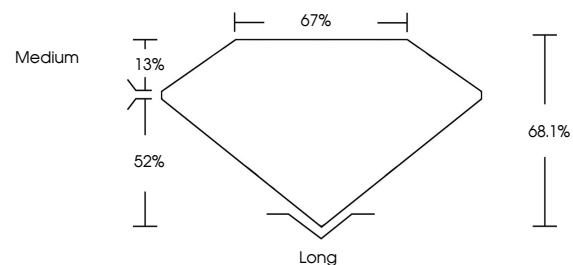

IGI

April 30, 2024
IGI Report No. LG632401216
EMERALD CUT
9.53 X 6.97 X 4.75 MM
3.01 CARATS
F
SI 1
68.1%
67%
Medium
Long
EXCELLENT
EXCELLENT
NONE
IGI LG632401216

Comments: This Laboratory Grown Diamond was created by Chemical Vapor Deposition (CVD) growth process and may include post-growth treatment. Type IIa

LABORATORY GROWN DIAMOND REPORT

April 30, 2024
IGI Report Number **LG632401216**
Description **LABORATORY GROWN DIAMOND**
Shape and Cutting Style **EMERALD CUT**
Measurements **9.53 X 6.97 X 4.75 MM**

GRADING RESULTS

Carat Weight **3.01 CARATS**
Color Grade **F**
Clarity Grade **SI 1**

ADDITIONAL GRADING INFORMATION

Polish **EXCELLENT**
Symmetry **EXCELLENT**
Fluorescence **NONE**
Inscription(s) **IGI LG632401216**

Comments: This Laboratory Grown Diamond was created by Chemical Vapor Deposition (CVD) growth process and may include post-growth treatment. Type IIa

PROPORTIONS

Sample Image Used

CLARITY CHARACTERISTICS

KEY TO SYMBOLS

Red symbols indicate internal characteristics.
Green symbols indicate external characteristics.

COLOR

D E F G H I J Faint Very Light Light