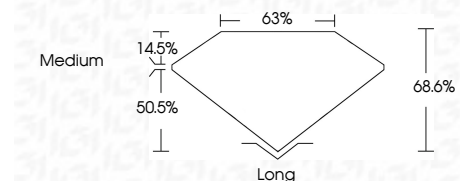

ELECTRONIC COPY

LG632401693
Report verification at igi.org

May 1, 2024
IGI Report Number **LG632401693**
Description **LABORATORY GROWN DIAMOND**
Shape and Cutting Style **EMERALD CUT**
Measurements **9.12 X 6.60 X 4.53 MM**

GRADING RESULTS

Carat Weight **2.65 CARATS**
Color Grade **G**
Clarity Grade **VS 2**

ADDITIONAL GRADING INFORMATION

Polish **EXCELLENT**
Symmetry **EXCELLENT**
Fluorescence **NONE**
Inscription(s) **IGI LG632401693**
Comments: This Laboratory Grown Diamond was created by Chemical Vapor Deposition (CVD) growth process and may include post-growth treatment. Type IIa

IGI

May 1, 2024
IGI Report No. LG632401693
EMERALD CUT
9.12 X 6.60 X 4.53 MM
2.65 CARATS
Color Grade **G**
Clarity Grade **VS 2**
Depth **68.6%**
Table **63%**
Girdle **Medium**
Culet **Long**
Polish **EXCELLENT**
Symmetry **EXCELLENT**
Fluorescence **NONE**
Inscription(s) **IGI LG632401693**

GRADING RESULTS

Carat Weight **2.65 CARATS**
Color Grade **G**
Clarity Grade **VS 2**

ADDITIONAL GRADING INFORMATION

Polish **EXCELLENT**
Symmetry **EXCELLENT**
Fluorescence **NONE**
Inscription(s) **IGI LG632401693**