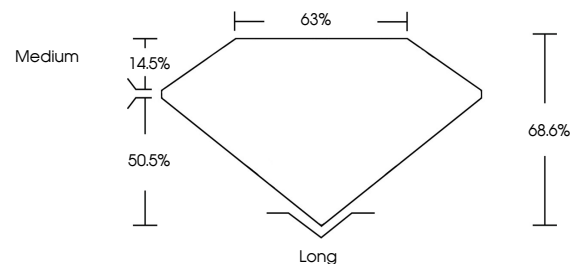

PROPORTIONS