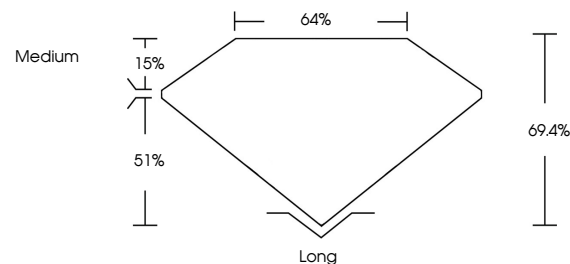

PROPORTIONS