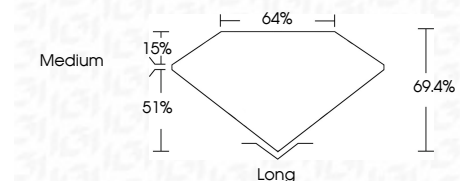

**ELECTRONIC COPY**

LG632401724  
Report verification at igi.org

May 1, 2024  
IGI Report Number **LG632401724**  
Description **LABORATORY GROWN DIAMOND**  
Shape and Cutting Style **EMERALD CUT**  
Measurements **7.85 X 5.16 X 3.58 MM**

**GRADING RESULTS**  
Carat Weight **1.43 CARAT**  
Color Grade **D**  
Clarity Grade **VVS 2**

**ADDITIONAL GRADING INFORMATION**  
Polish **EXCELLENT**  
Symmetry **EXCELLENT**  
Fluorescence **NONE**  
Inscription(s) **IGI LG632401724**  
Comments: This Laboratory Grown Diamond was created by Chemical Vapor Deposition (CVD) growth process and may include post-growth treatment. Type IIa

May 1, 2024  
IGI Report No. LG632401724  
**EMERALD CUT**  
7.85 X 5.16 X 3.58 MM  
1.43 CARAT  
D  
VVS 2  
69.4%  
51%  
64%  
Medium  
Long  
EXCELLENT  
EXCELLENT  
NONE  
IGI LG632401724  
Comments: This Laboratory Grown Diamond was created by Chemical Vapor Deposition (CVD) growth process and may include post-growth treatment. Type IIa

**LABORATORY GROWN DIAMOND REPORT**

May 1, 2024  
IGI Report Number **LG632401724**  
Description **LABORATORY GROWN DIAMOND**  
Shape and Cutting Style **EMERALD CUT**  
Measurements **7.85 X 5.16 X 3.58 MM**