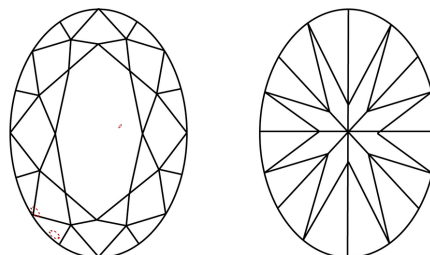

CLARITY CHARACTERISTICS

KEY TO SYMBOLS

Red symbols indicate internal characteristics.
Green symbols indicate external characteristics.

COLOR

D E F G H I J Faint Very Light Light

CLARITY

IF	VS¹⁻²	VS¹⁻²	SI¹⁻²	I¹⁻³
Internally Flawless	Very Very Slightly Included	Very Slightly Included	Slightly Included	Included