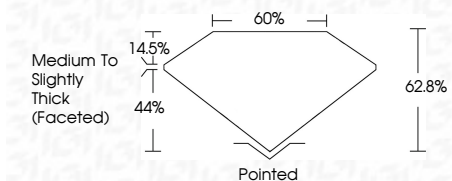

ELECTRONIC COPY

LG632402038
Report verification at igi.org

May 2, 2024
IGI Report Number **LG632402038**
Description **LABORATORY GROWN DIAMOND**
Shape and Cutting Style **OVAL BRILLIANT**
Measurements **8.93 X 6.34 X 3.98 MM**

GRADING RESULTS

Carat Weight **1.44 CARAT**
Color Grade **F**
Clarity Grade **VS 1**

ADDITIONAL GRADING INFORMATION

Polish **EXCELLENT**
Symmetry **EXCELLENT**
Fluorescence **NONE**
Inscription(s) **IGI LG632402038**

Comments: This Laboratory Grown Diamond was created by Chemical Vapor Deposition (CVD) growth process and may include post-growth treatment. Type IIa

IGI

May 2, 2024
IGI Report No **LG632402038**
OVAL BRILLIANT
8.93 X 6.34 X 3.98 MM
Carat Weight **1.44 CARAT**
Color Grade **F**
Clarity Grade **VS 1**
Depth **62.8%**
Table **60%**
Girdle **Medium to Slightly Thick (Faceted)**
Culet **Pointed**
Polish **EXCELLENT**
Symmetry **EXCELLENT**
Fluorescence **NONE**
Inscription(s) **IGI LG632402038**

Comments: This Laboratory Grown Diamond was created by Chemical Vapor Deposition (CVD) growth process and may include post-growth treatment. Type IIa

May 2, 2024
IGI Report Number **LG632402038**
Description **LABORATORY GROWN DIAMOND**
Shape and Cutting Style **OVAL BRILLIANT**
Measurements **8.93 X 6.34 X 3.98 MM**