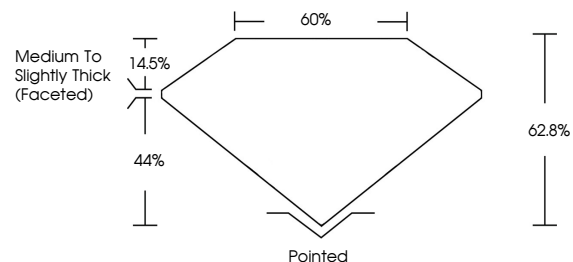

PROPORTIONS