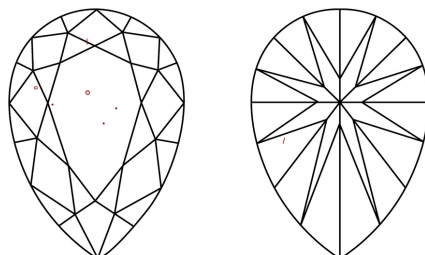

CLARITY CHARACTERISTICS

KEY TO SYMBOLS

Red symbols indicate internal characteristics.
Green symbols indicate external characteristics.