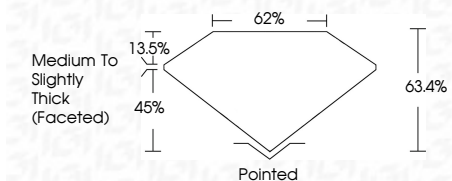

ELECTRONIC COPY

LG632402052
Report verification at igi.org

May 2, 2024
IGI Report Number **LG632402052**
Description **LABORATORY GROWN DIAMOND**
Shape and Cutting Style **PEAR BRILLIANT**
Measurements **10.86 X 6.62 X 4.20 MM**

GRADING RESULTS
Carat Weight **1.79 CARAT**
Color Grade **E**
Clarity Grade **VS 2**

ADDITIONAL GRADING INFORMATION
Polish **EXCELLENT**
Symmetry **EXCELLENT**
Fluorescence **NONE**
Inscription(s) **IGI LG632402052**
Comments: This Laboratory Grown Diamond was created by Chemical Vapor Deposition (CVD) growth process and may include post-growth treatment. Type IIa

May 2, 2024
IGI Report No. **LG632402052**
PEAR BRILLIANT
10.86 X 6.62 X 4.20 MM
1.79 CARAT
Color Grade **E**
Clarity Grade **VS 2**
Depth **45%**
Table **62%**
Girdle **Medium to Slightly Thick (Faceted)**
Culet **Pointed**
Polish **EXCELLENT**
Symmetry **EXCELLENT**
Fluorescence **NONE**
Inscription(s) **IGI LG632402052**
Comments: This Laboratory Grown Diamond was created by Chemical Vapor Deposition (CVD) growth process and may include post-growth treatment. Type IIa

LABORATORY GROWN DIAMOND REPORT

May 2, 2024
IGI Report Number **LG632402052**
Description **LABORATORY GROWN DIAMOND**
Shape and Cutting Style **PEAR BRILLIANT**
Measurements **10.86 X 6.62 X 4.20 MM**