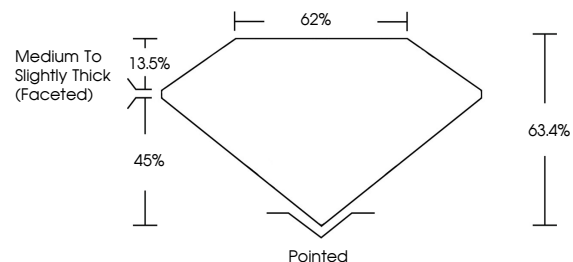

PROPORTIONS