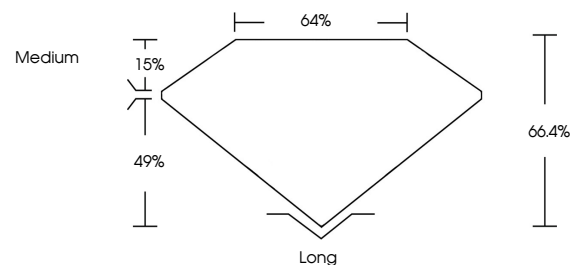

PROPORTIONS