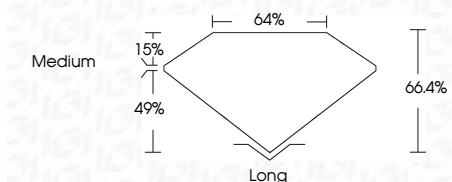

ELECTRONIC COPY

LG632406200
Report verification at igi.org

April 29, 2024
IGI Report Number **LG632406200**
Description **LABORATORY GROWN DIAMOND**
Shape and Cutting Style **EMERALD CUT**
Measurements **9.48 X 6.33 X 4.20 MM**

GRADING RESULTS

Carat Weight **2.54 CARATS**
Color Grade **E**
Clarity Grade **VS 1**

ADDITIONAL GRADING INFORMATION

Polish **EXCELLENT**
Symmetry **EXCELLENT**
Fluorescence **NONE**
Inscription(s) **IGI LG632406200**
Comments: This Laboratory Grown Diamond was created by Chemical Vapor Deposition (CVD) growth process and may include post-growth treatment. Type IIa

IGI

April 29, 2024
IGI Report No. LG632406200
EMERALD CUT
9.48 X 6.33 X 4.20 MM
2.54 CARATS
Color Grade **E**
Clarity Grade **VS 1**
Depth **66.4%**
Table **64%**
Girdle **Medium**
Culet **Long**
Polish **EXCELLENT**
Symmetry **EXCELLENT**
Fluorescence **NONE**
Inscription(s) **IGI LG632406200**