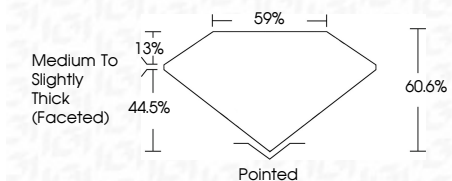

ELECTRONIC COPY

LG632406596
Report verification at igi.org

April 30, 2024
IGI Report Number **LG632406596**
Description **LABORATORY GROWN DIAMOND**
Shape and Cutting Style **PEAR BRILLIANT**
Measurements **9.49 X 6.02 X 3.65 MM**

GRADING RESULTS

Carat Weight **1.20 CARAT**
Color Grade **FANCY VIVID BLUE**
Clarity Grade **SI 1**

ADDITIONAL GRADING INFORMATION

Polish **EXCELLENT**
Symmetry **EXCELLENT**
Fluorescence **NONE**
Inscription(s) **IGI LG632406596**
Comments: This Laboratory Grown Diamond was created by Chemical Vapor Deposition (CVD) growth process. Indications of post-growth treatment.

IGI

April 30, 2024
IGI Report No. **LG632406596**
PEAR BRILLIANT
1.20 CARAT
Carat Weight
Color Grade **FANCY VIVID BLUE**
Clarity Grade **SI 1**
Depth **60.6%**
Table **59%**
Girdle **Medium to Slightly Thick (Faceted)**
Culet **Pointed**
Polish **EXCELLENT**
Symmetry **EXCELLENT**
Fluorescence **NONE**
Inscription(s) **IGI LG632406596**

GRADING RESULTS

Carat Weight **1.20 CARAT**
Color Grade **FANCY VIVID BLUE**
Clarity Grade **SI 1**

ADDITIONAL GRADING INFORMATION

Polish **EXCELLENT**
Symmetry **EXCELLENT**
Fluorescence **NONE**
Inscription(s) **IGI LG632406596**