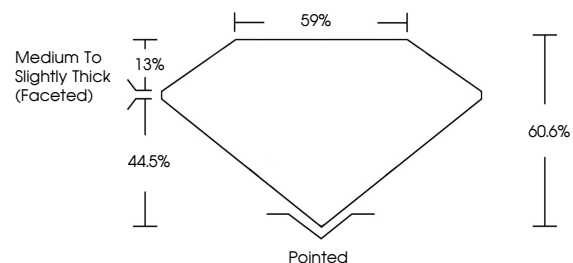

IGI

April 30, 2024
IGI Report No. **LG632406596**
PEAR BRILLIANT
1.20 CARAT
Carat Weight
Color Grade **FANCY VIVID BLUE**
Clarity Grade **SI 1**
Depth **60.6%**
Table **59%**
Girdle **Medium to Slightly Thick (Faceted)**
Culet **Pointed**
Polish **EXCELLENT**
Symmetry **EXCELLENT**
Fluorescence **NONE**
Inscription(s) **IGI LG632406596**

Comments: This Laboratory Grown Diamond was created by Chemical Vapor Deposition (CVD) growth process. Indications of post-growth treatment.

April 30, 2024
IGI Report Number **LG632406596**
Description **LABORATORY GROWN DIAMOND**
Shape and Cutting Style **PEAR BRILLIANT**
Measurements **9.49 X 6.02 X 3.65 MM**

GRADING RESULTS

Carat Weight **1.20 CARAT**
Color Grade **FANCY VIVID BLUE**
Clarity Grade **SI 1**

ADDITIONAL GRADING INFORMATION

Polish **EXCELLENT**
Symmetry **EXCELLENT**
Fluorescence **NONE**
Inscription(s) **IGI LG632406596**

Comments: This Laboratory Grown Diamond was created by Chemical Vapor Deposition (CVD) growth process. Indications of post-growth treatment.

PROPORTIONS

Sample Image Used

CLARITY CHARACTERISTICS

KEY TO SYMBOLS