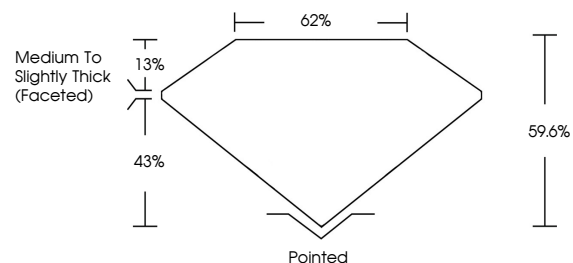

PROPORTIONS