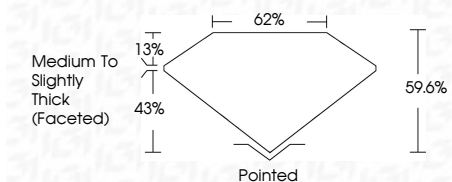

ELECTRONIC COPY

LG632416021
Report verification at igi.org

May 3, 2024
IGI Report Number **LG632416021**
Description **LABORATORY GROWN DIAMOND**
Shape and Cutting Style **PEAR BRILLIANT**
Measurements **9.42 X 6.28 X 3.74 MM**

GRADING RESULTS

Carat Weight **1.30 CARAT**
Color Grade **D**
Clarity Grade **VS 1**

ADDITIONAL GRADING INFORMATION

Polish **EXCELLENT**
Symmetry **EXCELLENT**
Fluorescence **NONE**
Inscription(s) **IGI LG632416021**

Comments: This Laboratory Grown Diamond was created by Chemical Vapor Deposition (CVD) growth process and may include post-growth treatment. Type IIa

IGI

May 3, 2024
IGI Report No. LG632416021
PEAR BRILLIANT
9.42 X 6.28 X 3.74 MM
1.30 CARAT
Color Grade **D**
Clarity Grade **VS 1**
Depth **60.6%**
Table **62%**
Girdle **Medium to Slightly Thick (Faceted)**
Culet **Pointed**
Polish **EXCELLENT**
Symmetry **EXCELLENT**
Fluorescence **NONE**
Inscription(s) **IGI LG632416021**

Comments: This Laboratory Grown Diamond was created by Chemical Vapor Deposition (CVD) growth process and may include post-growth treatment. Type IIa

May 3, 2024
IGI Report Number **LG632416021**
Description **LABORATORY GROWN DIAMOND**
Shape and Cutting Style **PEAR BRILLIANT**
Measurements **9.42 X 6.28 X 3.74 MM**