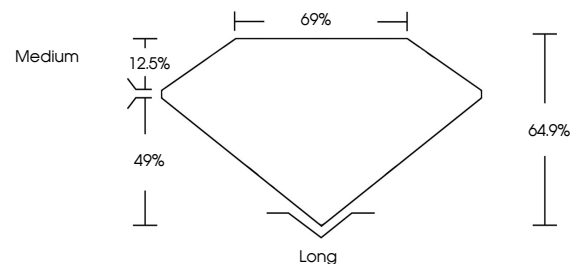

PROPORTIONS