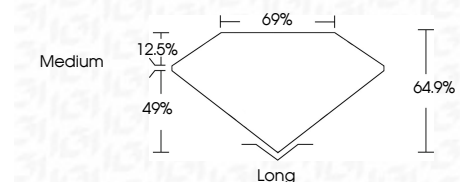

**ELECTRONIC COPY**

LG632416062  
Report verification at igi.org

May 3, 2024  
IGI Report Number **LG632416062**  
Description **LABORATORY GROWN DIAMOND**  
Shape and Cutting Style **EMERALD CUT**  
Measurements **7.08 X 4.90 X 3.18 MM**

**GRADING RESULTS**  
Carat Weight **1.07 CARAT**  
Color Grade **D**  
Clarity Grade **VS 2**

**ADDITIONAL GRADING INFORMATION**  
Polish **EXCELLENT**  
Symmetry **EXCELLENT**  
Fluorescence **NONE**  
Inscription(s) **IGI LG632416062**  
Comments: This Laboratory Grown Diamond was created by Chemical Vapor Deposition (CVD) growth process and may include post-growth treatment. Type IIa

May 3, 2024  
IGI Report No. LG632416062  
**EMERALD CUT**  
7.08 X 4.90 X 3.18 MM  
1.07 CARAT  
D  
VS 2  
64.9%  
69%  
Medium  
Long  
EXCELLENT  
EXCELLENT  
NONE  
IGI LG632416062  
Comments: This Laboratory Grown Diamond was created by Chemical Vapor Deposition (CVD) growth process and may include post-growth treatment. Type IIa

**LABORATORY GROWN DIAMOND REPORT**

May 3, 2024  
IGI Report Number **LG632416062**  
Description **LABORATORY GROWN DIAMOND**  
Shape and Cutting Style **EMERALD CUT**  
Measurements **7.08 X 4.90 X 3.18 MM**