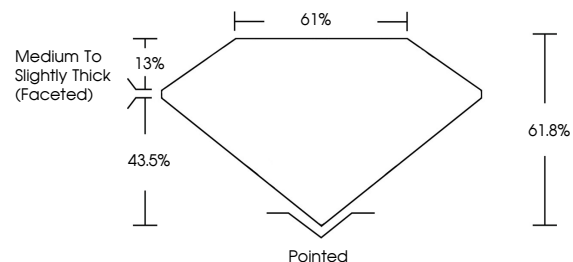

PROPORTIONS