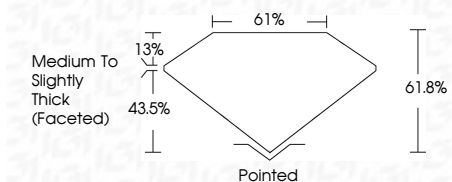

ELECTRONIC COPY

LG632416243
Report verification at igi.org

May 2, 2024
IGI Report Number **LG632416243**
Description **LABORATORY GROWN DIAMOND**
Shape and Cutting Style **OVAL BRILLIANT**
Measurements **11.86 X 7.91 X 4.89 MM**

GRADING RESULTS
Carat Weight **2.92 CARATS**
Color Grade **F**
Clarity Grade **VS 1**

ADDITIONAL GRADING INFORMATION
Polish **EXCELLENT**
Symmetry **EXCELLENT**
Fluorescence **NONE**
Inscription(s) **IGI LG632416243**
Comments: This Laboratory Grown Diamond was created by Chemical Vapor Deposition (CVD) growth process and may include post-growth treatment. Type IIa

May 2, 2024
IGI Report No LG632416243
OVAL BRILLIANT
11.86 X 7.91 X 4.89 MM
2.92 CARATS
Color Grade **F**
Clarity Grade **VS 1**
Depth **61.8%**
Table **13%**
Girdle **Medium to Slightly Thick (Faceted)**
Culet **Pointed**
Polish **EXCELLENT**
Symmetry **EXCELLENT**
Fluorescence **NONE**
Inscription(s) **IGI LG632416243**
Comments: This Laboratory Grown Diamond was created by Chemical Vapor Deposition (CVD) growth process and may include post-growth treatment. Type IIa

LABORATORY GROWN DIAMOND REPORT

May 2, 2024
IGI Report Number **LG632416243**
Description **LABORATORY GROWN DIAMOND**
Shape and Cutting Style **OVAL BRILLIANT**
Measurements **11.86 X 7.91 X 4.89 MM**