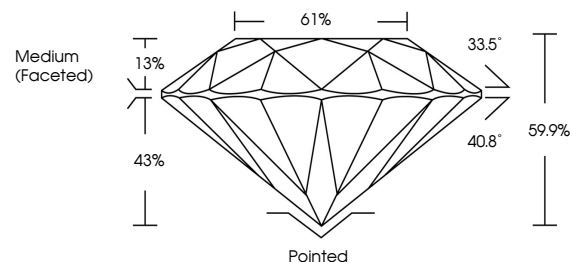

IGI

May 3, 2024
IGI Report No. LG632416303
ROUND BRILLIANT
10.25 - 10.29 X 6.15 MM
4.00 CARATS
Color Grade **G**
Clarity Grade **SI 1**
Depth **59.9%**
Table **61%**
Girdle **Medium (Faceted)**
Culet **Pointed**
Polish **EXCELLENT**
Symmetry **EXCELLENT**
Fluorescence **NONE**
Inscription(s) **IGI LG632416303**
Comments: This Laboratory Grown Diamond was created by Chemical Vapor Deposition (CVD) growth process and may include post-growth treatment. Type IIa

May 3, 2024
IGI Report Number **LG632416303**
Description **LABORATORY GROWN DIAMOND**
Shape and Cutting Style **ROUND BRILLIANT**
Measurements **10.25 - 10.29 X 6.15 MM**

GRADING RESULTS

Carat Weight **4.00 CARATS**
Color Grade **G**
Clarity Grade **SI 1**
Cut Grade **EXCELLENT**

PROPORTIONS

CLARITY CHARACTERISTICS

KEY TO SYMBOLS

Red symbols indicate internal characteristics.
Green symbols indicate external characteristics.

COLOR

D E F G H I J Faint Very Light Light

CLARITY

IF	VS ¹⁻²	VS ¹⁻²	SI ¹⁻²	I ¹⁻³
Internally Flawless	Very Very Slightly Included	Very Slightly Included	Slightly Included	Included