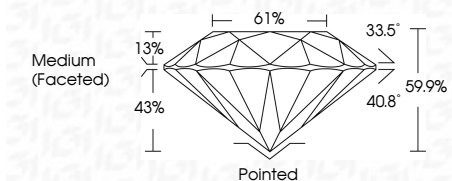

ELECTRONIC COPY

LG632416303
Report verification at igi.org

May 3, 2024

IGI Report Number **LG632416303**
Description **LABORATORY GROWN DIAMOND**
Shape and Cutting Style **ROUND BRILLIANT**
Measurements **10.25 - 10.29 X 6.15 MM**

GRADING RESULTS

Carat Weight **4.00 CARATS**
Color Grade **G**
Clarity Grade **SI 1**
Cut Grade **EXCELLENT**

ADDITIONAL GRADING INFORMATION

Polish **EXCELLENT**
Symmetry **EXCELLENT**
Fluorescence **NONE**
Inscription(s) **IGI LG632416303**
Comments: This Laboratory Grown Diamond was created by Chemical Vapor Deposition (CVD) growth process and may include post-growth treatment. Type IIa

IGI

May 3, 2024
IGI Report No. LG632416303
ROUND BRILLIANT
10.25 - 10.29 X 6.15 MM
4.00 CARATS
Color Grade **G**
Clarity Grade **SI 1**
Depth **59.9%**
Table **61%**
Girdle **Medium (Faceted)**
Culet **Pointed**
Polish **EXCELLENT**
Symmetry **EXCELLENT**
Fluorescence **NONE**
Inscription(s) **IGI LG632416303**
Comments: This Laboratory Grown Diamond was created by Chemical Vapor Deposition (CVD) growth process and may include post-growth treatment. Type IIa

May 3, 2024
IGI Report Number **LG632416303**
Description **LABORATORY GROWN DIAMOND**
Shape and Cutting Style **ROUND BRILLIANT**
Measurements **10.25 - 10.29 X 6.15 MM**

GRADING RESULTS

Carat Weight **4.00 CARATS**
Color Grade **G**
Clarity Grade **SI 1**
Cut Grade **EXCELLENT**