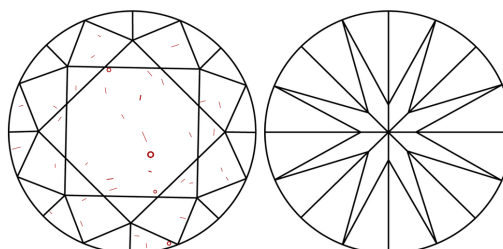

PROPORTIONS

CLARITY CHARACTERISTICS

KEY TO SYMBOLS

Red symbols indicate internal characteristics.
Green symbols indicate external characteristics.

COLOR

D E F G H I J Faint Very Light Light

CLARITY

IF	VS ¹⁻²	VS ¹⁻²	SI ¹⁻²	I ¹⁻³
Internally Flawless	Very Very Slightly Included	Very Slightly Included	Slightly Included	Included