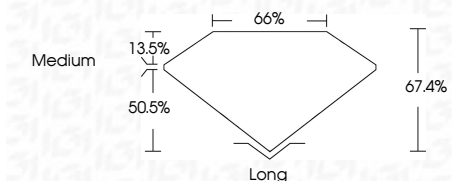

ELECTRONIC COPY

LG632416617
Report verification at igi.org

May 4, 2024

IGI Report Number **LG632416617**

Description **LABORATORY GROWN DIAMOND**

Shape and Cutting Style **EMERALD CUT**

Measurements **9.29 X 6.42 X 4.33 MM**

GRADING RESULTS

Carat Weight **2.54 CARATS**

Color Grade **F**

Clarity Grade **VS 2**

ADDITIONAL GRADING INFORMATION

Polish **EXCELLENT**

Symmetry **EXCELLENT**

Fluorescence **NONE**

Inscription(s) **IGI LG632416617**

Comments: This Laboratory Grown Diamond was created by Chemical Vapor Deposition (CVD) growth process and may include post-growth treatment. Type IIa

IGI

May 4, 2024
IGI Report No. LG632416617
EMERALD CUT
Carat Weight **2.54 CARATS**
Color Grade **F**
Clarity Grade **VS 2**
Depth **50.5%**
Table **13.5%**
Girdle **Medium**
Culet **Long**
Polish **EXCELLENT**
Symmetry **EXCELLENT**
Fluorescence **NONE**
Inscription(s) **IGI LG632416617**

Description **LABORATORY GROWN DIAMOND**

Shape and Cutting Style **EMERALD CUT**

Measurements **9.29 X 6.42 X 4.33 MM**

GRADING RESULTS

Carat Weight **2.54 CARATS**

Color Grade **F**

Clarity Grade **VS 2**

ADDITIONAL GRADING INFORMATION