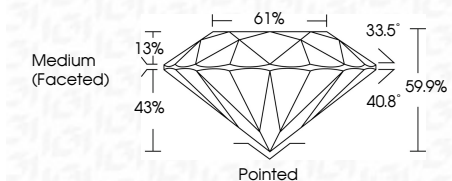

ELECTRONIC COPY

LG632416626
Report verification at igi.org

May 3, 2024

IGI Report Number **LG632416626**
Description **LABORATORY GROWN DIAMOND**
Shape and Cutting Style **ROUND BRILLIANT**
Measurements **8.76 - 8.81 X 5.26 MM**

GRADING RESULTS

Carat Weight **2.51 CARATS**
Color Grade **E**
Clarity Grade **VS 2**
Cut Grade **EXCELLENT**

ADDITIONAL GRADING INFORMATION

Polish **EXCELLENT**
Symmetry **EXCELLENT**
Fluorescence **NONE**
Inscription(s) **IGI LG632416626**
Comments: This Laboratory Grown Diamond was created by Chemical Vapor Deposition (CVD) growth process and may include post-growth treatment. Type IIa

IGI

May 3, 2024
IGI Report No LG632416626
ROUND BRILLIANT
8.76 - 8.81 X 5.26 MM
2.51 CARATS
Color Grade **E**
Clarity Grade **VS 2**
Depth **59.9%**
Table **61%**
Girdle **Medium (Faceted)**
Culet **Pointed**
Polish **EXCELLENT**
Symmetry **EXCELLENT**
Fluorescence **NONE**
Inscriptions(s) **IGI LG632416626**
Comments: This Laboratory Grown Diamond was created by Chemical Vapor Deposition (CVD) growth process and may include post-growth treatment. Type IIa

May 3, 2024
IGI Report Number **LG632416626**
Description **LABORATORY GROWN DIAMOND**
Shape and Cutting Style **ROUND BRILLIANT**
Measurements **8.76 - 8.81 X 5.26 MM**

GRADING RESULTS

Carat Weight **2.51 CARATS**
Color Grade **E**
Clarity Grade **VS 2**
Cut Grade **EXCELLENT**