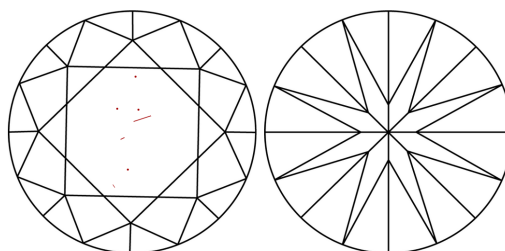

PROPORTIONS

CLARITY CHARACTERISTICS

KEY TO SYMBOLS

Red symbols indicate internal characteristics.
Green symbols indicate external characteristics.

COLOR

D E F G H I J Faint Very Light Light

CLARITY

IF	VS ¹⁻²	VS ¹⁻²	SI ¹⁻²	I ¹⁻³
Internally Flawless	Very Very Slightly Included	Very Slightly Included	Slightly Included	Included