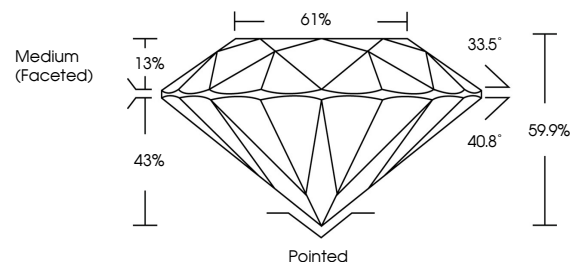

ELECTRONIC COPY

LG632416626
Report verification at igi.org

May 3, 2024

IGI Report Number **LG632416626**
Description **LABORATORY GROWN DIAMOND**
Shape and Cutting Style **ROUND BRILLIANT**
Measurements **8.76 - 8.81 X 5.26 MM**

IGI

May 3, 2024
IGI Report No LG632416626
ROUND BRILLIANT
8.76 - 8.81 X 5.26 MM
2.51 CARATS
Color Grade **E**
Clarity Grade **VS 2**
Depth **59.9%**
Table **61%**
Girdle **Medium (Faceted)**
Culet **Pointed**
Polish **EXCELLENT**
Symmetry **EXCELLENT**
Fluorescence **NONE**
Inscriptions(s) **IGI LG632416626**
Comments: This Laboratory Grown Diamond was created by Chemical Vapor Deposition (CVD) growth process and may include post-growth treatment. Type IIa

May 3, 2024
IGI Report Number **LG632416626**
Description **LABORATORY GROWN DIAMOND**
Shape and Cutting Style **ROUND BRILLIANT**
Measurements **8.76 - 8.81 X 5.26 MM**

GRADING RESULTS

Carat Weight **2.51 CARATS**
Color Grade **E**
Clarity Grade **VS 2**
Cut Grade **EXCELLENT**

PROPORTIONS

CLARITY CHARACTERISTICS

KEY TO SYMBOLS

Red symbols indicate internal characteristics.
Green symbols indicate external characteristics.

COLOR

D E F G H I J Faint Very Light Light

CLARITY

IF	VS ¹⁻²	VS ¹⁻²	SI ¹⁻²	I ¹⁻³
Internally Flawless	Very Very Slightly Included	Very Slightly Included	Slightly Included	Included