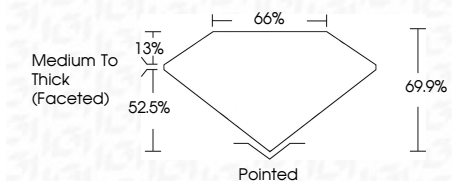

ELECTRONIC COPY

LG632417866
Report verification at igi.org

May 2, 2024
IGI Report Number **LG632417866**
Description **LABORATORY GROWN DIAMOND**
Shape and Cutting Style **SQUARE CUSHION BRILLIANT**
Measurements **6.96 X 6.92 X 4.84 MM**

GRADING RESULTS

Carat Weight **2.00 CARATS**
Color Grade **G**
Clarity Grade **VS 1**

ADDITIONAL GRADING INFORMATION

Polish **EXCELLENT**
Symmetry **EXCELLENT**
Fluorescence **NONE**
Inscription(s) **IGI LG632417866**
Comments: This Laboratory Grown Diamond was created by Chemical Vapor Deposition (CVD) growth process and may include post-growth treatment. Type IIa

IGI

May 2, 2024
IGI Report No LG632417866
SQUARE CUSHION BRILLIANT
6.96 X 6.92 X 4.84 MM
2.00 CARATS
Color Grade **G**
Clarity Grade **VS 1**
Depth **69.9%**
Table **65%**
Girdle **Medium To Thick (Faceted)**
Culet **Pointed**
Polish **EXCELLENT**
Symmetry **EXCELLENT**
Fluorescence **NONE**
Inscription(s) **IGI LG632417866**

Comments: This Laboratory Grown Diamond was created by Chemical Vapor Deposition (CVD) growth process and may include post-growth treatment. Type IIa

May 2, 2024
IGI Report Number **LG632417866**
Description **LABORATORY GROWN DIAMOND**
Shape and Cutting Style **SQUARE CUSHION BRILLIANT**
Measurements **6.96 X 6.92 X 4.84 MM**