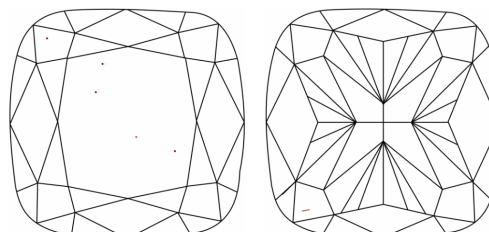

CLARITY CHARACTERISTICS

KEY TO SYMBOLS

Red symbols indicate internal characteristics.
Green symbols indicate external characteristics.

COLOR

D E F G H I J Faint Very Light Light

CLARITY

IF	VS¹⁻²	VS¹⁻²	SI¹⁻²	I¹⁻³
Internally Flawless	Very Very Slightly Included	Very Slightly Included	Slightly Included	Included