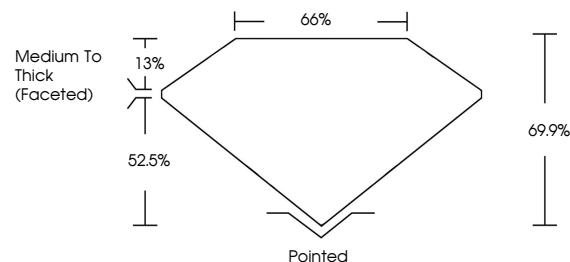

PROPORTIONS