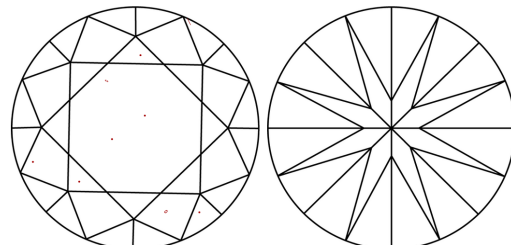

May 2, 2024
IGI Report Number **LG632418074**
Description **LABORATORY GROWN DIAMOND**
Shape and Cutting Style **ROUND BRILLIANT**
Measurements **7.15 - 7.21 X 4.45 MM**

GRADING RESULTS
Carat Weight **1.40 CARAT**
Color Grade **F**
Clarity Grade **VS 1**
Cut Grade **IDEAL**

PROPORTIONS

CLARITY CHARACTERISTICS

KEY TO SYMBOLS
Red symbols indicate internal characteristics.
Green symbols indicate external characteristics.

COLOR

D E F G H I J Faint Very Light Light

CLARITY

IF	VS ¹⁻²	VS ¹⁻²	SI ¹⁻²	I ¹⁻³
Internally Flawless	Very Very Slightly Included	Very Slightly Included	Slightly Included	Included