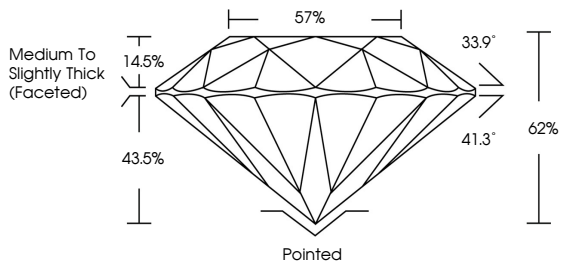

PROPORTIONS