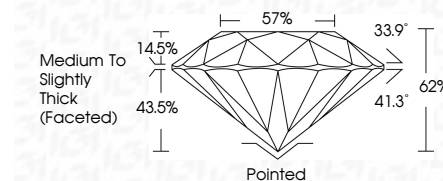

ELECTRONIC COPY

LG632418074
Report verification at igi.org

May 2, 2024
IGI Report Number **LG632418074**
Description **LABORATORY GROWN DIAMOND**
Shape and Cutting Style **ROUND BRILLIANT**
Measurements **7.15 - 7.21 X 4.45 MM**

GRADING RESULTS
Carat Weight **1.40 CARAT**
Color Grade **F**
Clarity Grade **VS 1**
Cut Grade **IDEAL**

ADDITIONAL GRADING INFORMATION
Polish **EXCELLENT**
Symmetry **EXCELLENT**
Fluorescence **NONE**
Inscription(s) **IGI LG632418074**
Comments: This Laboratory Grown Diamond was created by Chemical Vapor Deposition (CVD) growth process and may include post-growth treatment. Type IIa

May 2, 2024
IGI Report No. LG632418074
ROUND BRILLIANT
7.15 - 7.21 X 4.45 MM
1.40 CARAT
Color Grade **F**
Clarity Grade **VS 1**
Cut Grade **IDEAL**
Depth **62%**
Table **57%**
Girdle **Medium To Slightly Thick (Faceted)**
Culet **Pointed**
Polish **EXCELLENT**
Symmetry **EXCELLENT**
Fluorescence **NONE**
Inscriptions(s) **IGI LG632418074**
Comments: This Laboratory Grown Diamond was created by Chemical Vapor Deposition (CVD) growth process and may include post-growth treatment. Type IIa

May 2, 2024
IGI Report Number **LG632418074**
Description **LABORATORY GROWN DIAMOND**
Shape and Cutting Style **ROUND BRILLIANT**
Measurements **7.15 - 7.21 X 4.45 MM**

GRADING RESULTS
Carat Weight **1.40 CARAT**
Color Grade **F**
Clarity Grade **VS 1**
Cut Grade **IDEAL**