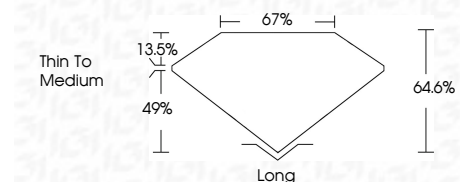

ELECTRONIC COPY

LG632418902
Report verification at igi.org

April 29, 2024
IGI Report Number **LG632418902**
Description **LABORATORY GROWN DIAMOND**
Shape and Cutting Style **EMERALD CUT**
Measurements **9.41 X 6.36 X 4.11 MM**

GRADING RESULTS

Carat Weight **2.46 CARATS**
Color Grade **F**
Clarity Grade **VS 1**

ADDITIONAL GRADING INFORMATION

Polish **EXCELLENT**
Symmetry **EXCELLENT**
Fluorescence **NONE**
Inscription(s) **IGI LG632418902**

Comments: This Laboratory Grown Diamond was created by Chemical Vapor Deposition (CVD) growth process and may include post-growth treatment. Type IIa

IGI

April 29, 2024
IGI Report No. LG632418902
EMERALD CUT
9.41 X 6.36 X 4.11 MM
2.46 CARATS
Color Grade **F**
Clarity Grade **VS 1**
Depth **64.6%**
Table **67%**
Girdle **Thin To Medium**
Culet **Long**
Polish **EXCELLENT**
Symmetry **EXCELLENT**
Fluorescence **NONE**
Inscription(s) **IGI LG632418902**

Comments: This Laboratory Grown Diamond was created by Chemical Vapor Deposition (CVD) growth process and may include post-growth treatment. Type IIa

LABORATORY GROWN DIAMOND REPORT

April 29, 2024
IGI Report Number **LG632418902**
Description **LABORATORY GROWN DIAMOND**
Shape and Cutting Style **EMERALD CUT**
Measurements **9.41 X 6.36 X 4.11 MM**