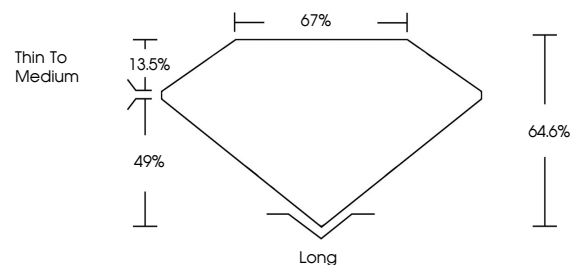

PROPORTIONS