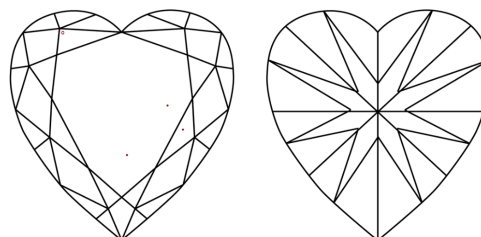

CLARITY CHARACTERISTICS

KEY TO SYMBOLS

Red symbols indicate internal characteristics.
Green symbols indicate external characteristics.