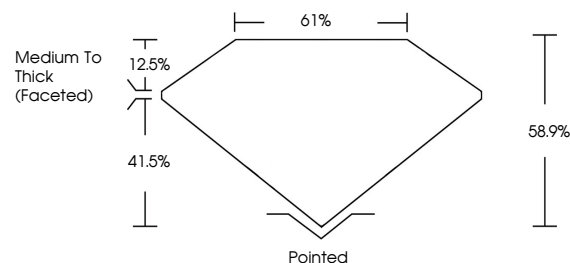

PROPORTIONS