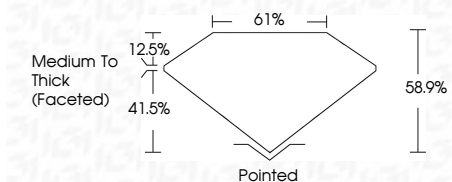

ELECTRONIC COPY

LG632419129
Report verification at igi.org

May 4, 2024
IGI Report Number **LG632419129**
Description **LABORATORY GROWN DIAMOND**
Shape and Cutting Style **HEART BRILLIANT**
Measurements **7.54 X 8.19 X 4.82 MM**

GRADING RESULTS
Carat Weight **1.72 CARAT**
Color Grade **E**
Clarity Grade **VS 1**

ADDITIONAL GRADING INFORMATION
Polish **EXCELLENT**
Symmetry **EXCELLENT**
Fluorescence **NONE**
Inscription(s) **IGI LG632419129**
Comments: This Laboratory Grown Diamond was created by Chemical Vapor Deposition (CVD) growth process and may include post-growth treatment. Type IIa

May 4, 2024
IGI Report No LG632419129
HEART BRILLIANT
7.54 X 8.19 X 4.82 MM
Carat Weight **1.72 CARAT**
Color Grade **E**
Clarity Grade **VS 1**
Depth **12.5%**
Table **41.5%**
Girdle **Medium To Thick (Faceted)**
Culet **Pointed**
Polish **EXCELLENT**
Symmetry **EXCELLENT**
Fluorescence **NONE**
Inscription(s) **IGI LG632419129**

GRADING RESULTS
Carat Weight **1.72 CARAT**
Color Grade **E**
Clarity Grade **VS 1**

ADDITIONAL GRADING INFORMATION
Polish **EXCELLENT**
Symmetry **EXCELLENT**
Fluorescence **NONE**
Inscription(s) **IGI LG632419129**