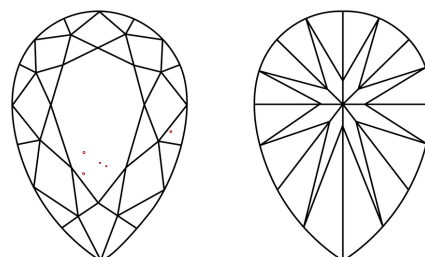

Comments: This Laboratory Grown Diamond was created by Chemical Vapor Deposition (CVD) growth process and may include post-growth treatment. Type IIa

April 30, 2024
IGI Report Number **LG632421030**
Description **LABORATORY GROWN DIAMOND**
Shape and Cutting Style **PEAR BRILLIANT**
Measurements **11.42 X 7.23 X 4.46 MM**

GRADING RESULTS

Carat Weight **2.07 CARATS**
Color Grade **F**
Clarity Grade **VS 1**

ADDITIONAL GRADING INFORMATION

Polish **EXCELLENT**
Symmetry **EXCELLENT**
Fluorescence **NONE**

Inscription(s) **IGI LG632421030**

KEY TO SYMBOLS

Red symbols indicate internal characteristics.
Green symbols indicate external characteristics.

COLOR

D E F G H I J Faint Very Light Light

CLARITY

IF	VS ¹⁻²	VS ¹⁻²	SI ¹⁻²	I ¹⁻³
Internally Flawless	Very Very Slightly Included	Very Slightly Included	Slightly Included	Included