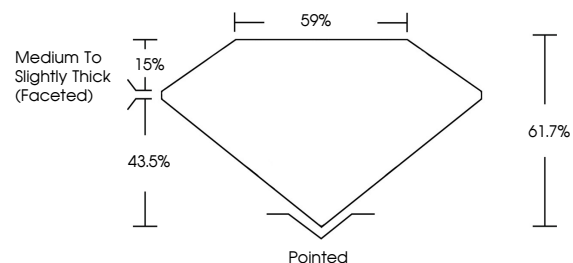

PROPORTIONS