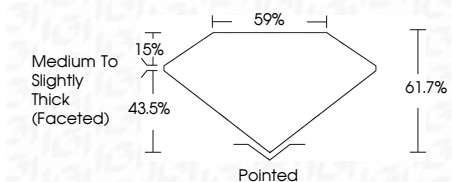

ELECTRONIC COPY

LG632421030
Report verification at igi.org

April 30, 2024
IGI Report Number **LG632421030**
Description **LABORATORY GROWN DIAMOND**
Shape and Cutting Style **PEAR BRILLIANT**
Measurements **11.42 X 7.23 X 4.46 MM**

GRADING RESULTS

Carat Weight **2.07 CARATS**
Color Grade **F**
Clarity Grade **VS 1**

ADDITIONAL GRADING INFORMATION

Polish **EXCELLENT**
Symmetry **EXCELLENT**
Fluorescence **NONE**
Inscription(s) **IGI LG632421030**

Comments: This Laboratory Grown Diamond was created by Chemical Vapor Deposition (CVD) growth process and may include post-growth treatment. Type IIa

IGI

April 30, 2024
IGI Report No. LG632421030
PEAR BRILLIANT
11.42 X 7.23 X 4.46 MM
2.07 CARATS
Color Grade **F**
Clarity Grade **VS 1**
Depth **61.7%**
Table **59%**
Girdle **Medium to Slightly Thick (Faceted)**
Culet **Pointed**
Polish **EXCELLENT**
Symmetry **EXCELLENT**
Fluorescence **NONE**
Inscription(s) **IGI LG632421030**

Comments: This Laboratory Grown Diamond was created by Chemical Vapor Deposition (CVD) growth process and may include post-growth treatment. Type IIa

April 30, 2024
IGI Report Number **LG632421030**
Description **LABORATORY GROWN DIAMOND**
Shape and Cutting Style **PEAR BRILLIANT**
Measurements **11.42 X 7.23 X 4.46 MM**