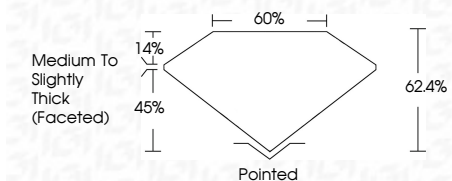

ELECTRONIC COPY

LG632421104
Report verification at igi.org

April 29, 2024
IGI Report Number **LG632421104**
Description **LABORATORY GROWN DIAMOND**
Shape and Cutting Style **OVAL BRILLIANT**
Measurements **9.99 X 7.23 X 4.51 MM**

GRADING RESULTS
Carat Weight **2.03 CARATS**
Color Grade **E**
Clarity Grade **VS 2**

ADDITIONAL GRADING INFORMATION
Polish **EXCELLENT**
Symmetry **EXCELLENT**
Fluorescence **NONE**
Inscription(s) **IGI LG632421104**
Comments: This Laboratory Grown Diamond was created by Chemical Vapor Deposition (CVD) growth process and may include post-growth treatment. Type IIa

April 29, 2024
IGI Report No LG632421104
OVAL BRILLIANT
Carat Weight **2.03 CARATS**
Color Grade **E**
Clarity Grade **VS 2**
Depth **62.4%**
Table **14%**
Girdle **Medium to Slightly Thick (Faceted)**
Culet **Pointed**
Polish **EXCELLENT**
Symmetry **EXCELLENT**
Fluorescence **NONE**
Inscription(s) **IGI LG632421104**
Comments: This Laboratory Grown Diamond was created by Chemical Vapor Deposition (CVD) growth process and may include post-growth treatment. Type IIa

LABORATORY GROWN DIAMOND REPORT

April 29, 2024
IGI Report Number **LG632421104**
Description **LABORATORY GROWN DIAMOND**
Shape and Cutting Style **OVAL BRILLIANT**
Measurements **9.99 X 7.23 X 4.51 MM**