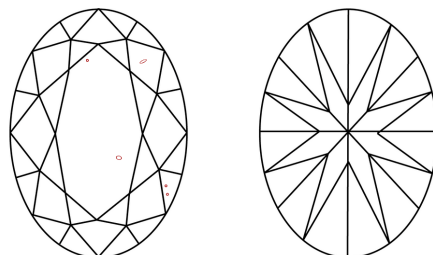

CLARITY CHARACTERISTICS

KEY TO SYMBOLS

Red symbols indicate internal characteristics.
Green symbols indicate external characteristics.

COLOR

D E F G H I J Faint Very Light Light

CLARITY

IF	VS¹⁻²	VS¹⁻²	SI¹⁻²	I¹⁻³
Internally Flawless	Very Very Slightly Included	Very Slightly Included	Slightly Included	Included