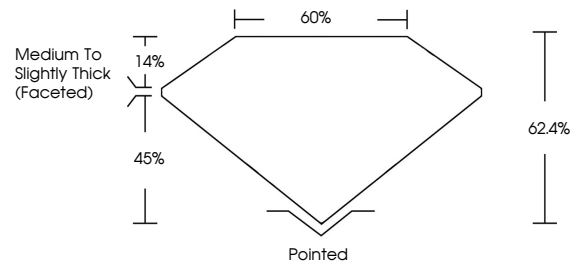

PROPORTIONS