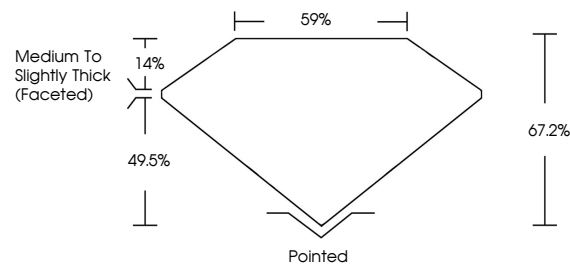

PROPORTIONS