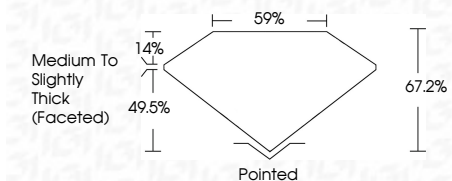

ELECTRONIC COPY

LG632423027
Report verification at igi.org

May 2, 2024
IGI Report Number **LG632423027**
Description **LABORATORY GROWN DIAMOND**
Shape and Cutting Style **SQUARE CUSHION BRILLIANT**
Measurements **7.56 X 7.28 X 4.89 MM**

GRADING RESULTS

Carat Weight **2.04 CARATS**
Color Grade **G**
Clarity Grade **VS 1**

ADDITIONAL GRADING INFORMATION

Polish **EXCELLENT**
Symmetry **EXCELLENT**
Fluorescence **NONE**
Inscription(s) **IGI LG632423027**

Comments: This Laboratory Grown Diamond was created by Chemical Vapor Deposition (CVD) growth process and may include post-growth treatment. Type IIa

IGI

May 2, 2024
IGI Report No. **LG632423027**
SQUARE CUSHION BRILLIANT
7.56 X 7.28 X 4.89 MM
2.04 CARATS
Color Grade **G**
Clarity Grade **VS 1**
Depth **67.2%**
Table **14%**
Girdle **Medium to Slightly Thick (Faceted)**
Culet **Pointed**
Polish **EXCELLENT**
Symmetry **EXCELLENT**
Fluorescence **NONE**
Inscription(s) **IGI LG632423027**

Comments: This Laboratory Grown Diamond was created by Chemical Vapor Deposition (CVD) growth process and may include post-growth treatment. Type IIa

May 2, 2024
IGI Report Number **LG632423027**
Description **LABORATORY GROWN DIAMOND**
Shape and Cutting Style **SQUARE CUSHION BRILLIANT**
Measurements **7.56 X 7.28 X 4.89 MM**