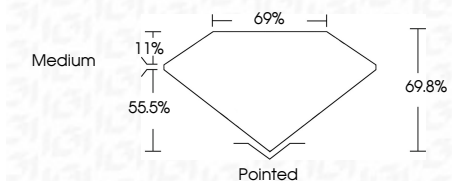

ELECTRONIC COPY

LG632423038
Report verification at igi.org

May 4, 2024
IGI Report Number **LG632423038**
Description **LABORATORY GROWN DIAMOND**
Shape and Cutting Style **PRINCESS CUT**
Measurements **7.39 X 7.28 X 5.08 MM**

GRADING RESULTS

Carat Weight **2.35 CARATS**
Color Grade **G**
Clarity Grade **VS 1**

ADDITIONAL GRADING INFORMATION

Polish **EXCELLENT**
Symmetry **EXCELLENT**
Fluorescence **NONE**
Inscription(s) **IGI LG632423038**

Comments: This Laboratory Grown Diamond was created by Chemical Vapor Deposition (CVD) growth process and may include post-growth treatment. Type IIa

May 4, 2024
IGI Report No. **LG632423038**
PRINCESS CUT
2.35 CARATS **G**
7.39 X 7.28 X 5.08 MM
Carat Weight **2.35**
Color Grade **G**
Clarity Grade **VS 1**
Depth **69.8%**
Table **69%**
Girdle **Medium**
Culet **Pointed**
Polish **EXCELLENT**
Symmetry **EXCELLENT**
Fluorescence **NONE**
Inscription(s) **IGI LG632423038**