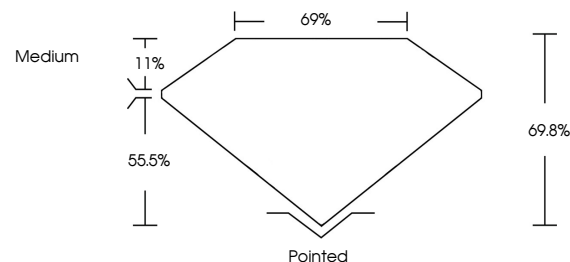

PROPORTIONS