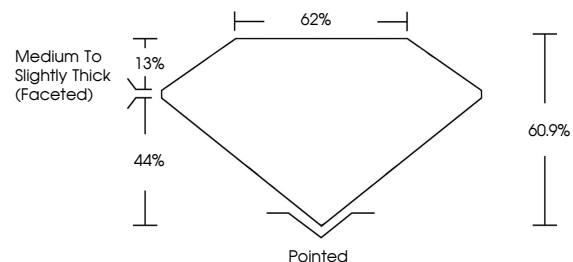

PROPORTIONS