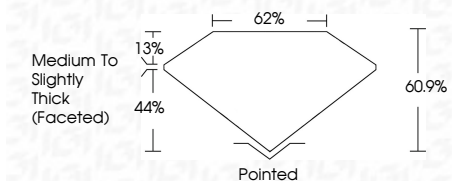

ELECTRONIC COPY

LG632423066
Report verification at igi.org

May 3, 2024
IGI Report Number **LG632423066**
Description **LABORATORY GROWN DIAMOND**
Shape and Cutting Style **OVAL BRILLIANT**
Measurements **11.08 X 7.45 X 4.54 MM**

GRADING RESULTS
Carat Weight **2.36 CARATS**
Color Grade **F**
Clarity Grade **VS 2**

ADDITIONAL GRADING INFORMATION
Polish **EXCELLENT**
Symmetry **EXCELLENT**
Fluorescence **NONE**
Inscription(s) **IGI LG632423066**
Comments: This Laboratory Grown Diamond was created by Chemical Vapor Deposition (CVD) growth process and may include post-growth treatment. Type IIa

May 3, 2024
IGI Report No **LG632423066**
OVAL BRILLIANT
11.08 X 7.45 X 4.54 MM
Carat Weight **2.36 CARATS**
Color Grade **F**
Clarity Grade **VS 2**
Depth **44%**
Table **13%**
Girdle **Medium to Slightly Thick (Faceted)**
Culet **Pointed**
Polish **EXCELLENT**
Symmetry **EXCELLENT**
Fluorescence **NONE**
Inscription(s) **IGI LG632423066**
Comments: This Laboratory Grown Diamond was created by Chemical Vapor Deposition (CVD) growth process and may include post-growth treatment. Type IIa

LABORATORY GROWN DIAMOND REPORT

May 3, 2024
IGI Report Number **LG632423066**
Description **LABORATORY GROWN DIAMOND**
Shape and Cutting Style **OVAL BRILLIANT**
Measurements **11.08 X 7.45 X 4.54 MM**