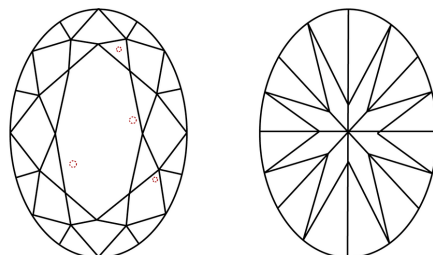

CLARITY CHARACTERISTICS

KEY TO SYMBOLS

Red symbols indicate internal characteristics.
Green symbols indicate external characteristics.