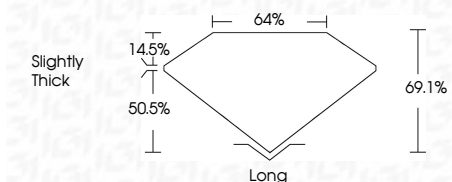

ELECTRONIC COPY

LG632423234
Report verification at igi.org

May 2, 2024
IGI Report Number **LG632423234**
Description **LABORATORY GROWN DIAMOND**
Shape and Cutting Style **EMERALD CUT**
Measurements **8.43 X 6.25 X 4.32 MM**

GRADING RESULTS
Carat Weight **2.24 CARATS**
Color Grade **F**
Clarity Grade **VVS 2**

ADDITIONAL GRADING INFORMATION
Polish **EXCELLENT**
Symmetry **EXCELLENT**
Fluorescence **NONE**
Inscription(s) **IGI LG632423234**
Comments: This Laboratory Grown Diamond was created by Chemical Vapor Deposition (CVD) growth process and may include post-growth treatment. Type IIa

May 2, 2024
IGI Report No. LG632423234
EMERALD CUT
8.43 X 6.25 X 4.32 MM
2.24 CARATS
Color Grade **F**
Clarity Grade **VVS 2**
Depth **69.1%**
Table **14.5%**
Girdle **Slightly Thick**
Culet **Long**
Polish **EXCELLENT**
Symmetry **EXCELLENT**
Fluorescence **NONE**
Inscription(s) **IGI LG632423234**
Comments: This Laboratory Grown Diamond was created by Chemical Vapor Deposition (CVD) growth process and may include post-growth treatment. Type IIa

LABORATORY GROWN DIAMOND REPORT

May 2, 2024
IGI Report Number **LG632423234**
Description **LABORATORY GROWN DIAMOND**
Shape and Cutting Style **EMERALD CUT**
Measurements **8.43 X 6.25 X 4.32 MM**

GRADING RESULTS
Carat Weight **2.24 CARATS**
Color Grade **F**
Clarity Grade **VVS 2**