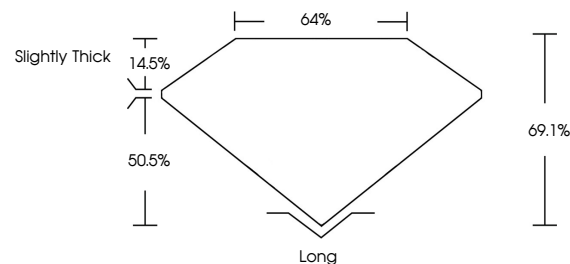

May 2, 2024
IGI Report No. LG632423234
EMERALD CUT
8.43 X 6.25 X 4.32 MM
2.24 CARATS
Color Grade **F**
Clarity Grade **VVS 2**
Depth **69.1%**
Table **14.5%**
Girdle **Slightly Thick**
Culet **Long**
Polish **EXCELLENT**
Symmetry **EXCELLENT**
Fluorescence **NONE**
Inscription(s) **IGI LG632423234**
Comments: This Laboratory Grown Diamond was created by Chemical Vapor Deposition (CVD) growth process and may include post-growth treatment. Type IIa

LABORATORY GROWN DIAMOND REPORT

May 2, 2024
IGI Report Number **LG632423234**
Description **LABORATORY GROWN DIAMOND**
Shape and Cutting Style **EMERALD CUT**
Measurements **8.43 X 6.25 X 4.32 MM**

GRADING RESULTS
Carat Weight **2.24 CARATS**
Color Grade **F**
Clarity Grade **VVS 2**

PROPORTIONS

CLARITY CHARACTERISTICS

KEY TO SYMBOLS

Red symbols indicate internal characteristics.
Green symbols indicate external characteristics.

Sample Image Used

COLOR

D E F G H I J Faint Very Light Light