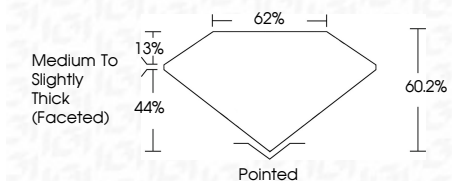

ELECTRONIC COPY

LG632423477
Report verification at igi.org

May 3, 2024
IGI Report Number **LG632423477**
Description **LABORATORY GROWN DIAMOND**
Shape and Cutting Style **PEAR BRILLIANT**
Measurements **9.26 X 5.61 X 3.38 MM**

GRADING RESULTS
Carat Weight **1.03 CARAT**
Color Grade **E**
Clarity Grade **SI 1**

ADDITIONAL GRADING INFORMATION
Polish **EXCELLENT**
Symmetry **EXCELLENT**
Fluorescence **NONE**
Inscription(s) **IGI LG632423477**
Comments: This Laboratory Grown Diamond was created by Chemical Vapor Deposition (CVD) growth process and may include post-growth treatment. Type IIa

May 3, 2024
IGI Report No. **LG632423477**
PEAR BRILLIANT
9.26 X 5.61 X 3.38 MM
Carat Weight **1.03 CARAT**
Color Grade **E**
Clarity Grade **SI 1**
Depth **60.2%**
Table **62%**
Girdle **Medium to Slightly Thick (Faceted)**
Culet **Pointed**
Polish **EXCELLENT**
Symmetry **EXCELLENT**
Fluorescence **NONE**
Inscription(s) **IGI LG632423477**
Comments: This Laboratory Grown Diamond was created by Chemical Vapor Deposition (CVD) growth process and may include post-growth treatment. Type IIa

May 3, 2024
IGI Report Number **LG632423477**
Description **LABORATORY GROWN DIAMOND**
Shape and Cutting Style **PEAR BRILLIANT**
Measurements **9.26 X 5.61 X 3.38 MM**

GRADING RESULTS
Carat Weight **1.03 CARAT**
Color Grade **E**
Clarity Grade **SI 1**