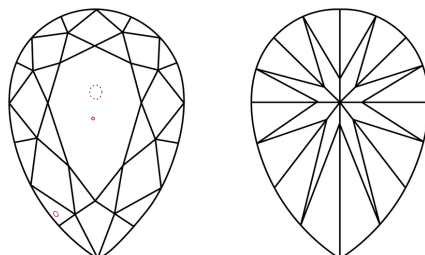

May 3, 2024
IGI Report No. **LG632423477**
PEAR BRILLIANT
9.26 X 5.61 X 3.38 MM
Carat Weight **1.03 CARAT**
Color Grade **E**
Clarity Grade **SI 1**
Depth **60.2%**
Table **62%**
Girdle **Medium to Slightly Thick (Faceted)**
Culet **Pointed**
Polish **EXCELLENT**
Symmetry **EXCELLENT**
Fluorescence **NONE**
Inscription(s) **IGI LG632423477**
Comments: This Laboratory Grown Diamond was created by Chemical Vapor Deposition (CVD) growth process and may include post-growth treatment. Type IIa

May 3, 2024
IGI Report Number **LG632423477**
Description **LABORATORY GROWN DIAMOND**
Shape and Cutting Style **PEAR BRILLIANT**
Measurements **9.26 X 5.61 X 3.38 MM**

GRADING RESULTS
Carat Weight **1.03 CARAT**
Color Grade **E**
Clarity Grade **SI 1**

PROPORTIONS

CLARITY CHARACTERISTICS

KEY TO SYMBOLS

Red symbols indicate internal characteristics.
Green symbols indicate external characteristics.

Sample Image Used

COLOR

D E F G H I J Faint Very Light Light