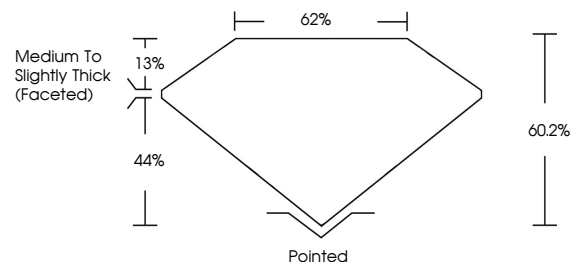

PROPORTIONS