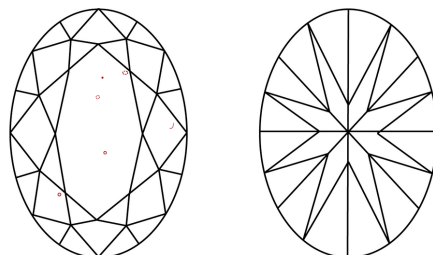

CLARITY CHARACTERISTICS

KEY TO SYMBOLS

Red symbols indicate internal characteristics.
Green symbols indicate external characteristics.