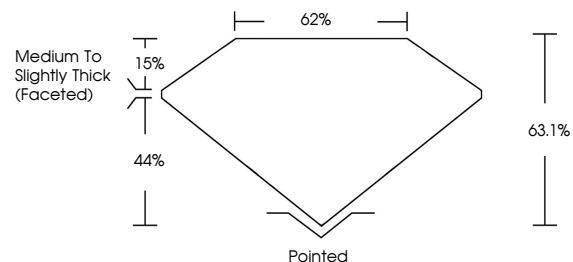

PROPORTIONS