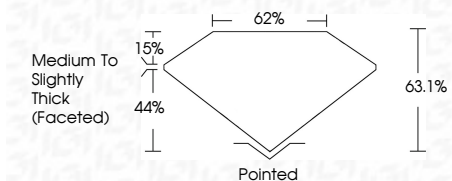

ELECTRONIC COPY

LG632423980
Report verification at igi.org

May 1, 2024
IGI Report Number **LG632423980**
Description **LABORATORY GROWN DIAMOND**
Shape and Cutting Style **OVAL BRILLIANT**
Measurements **10.33 X 6.83 X 4.31 MM**

GRADING RESULTS
Carat Weight **1.97 CARAT**
Color Grade **E**
Clarity Grade **VS 1**

ADDITIONAL GRADING INFORMATION
Polish **EXCELLENT**
Symmetry **EXCELLENT**
Fluorescence **NONE**
Inscription(s) **IGI LG632423980**
Comments: This Laboratory Grown Diamond was created by Chemical Vapor Deposition (CVD) growth process and may include post-growth treatment. Type IIa

May 1, 2024
IGI Report No LG632423980
OVAL BRILLIANT
Carat Weight **1.97 CARAT**
Color Grade **E**
Clarity Grade **VS 1**
Depth **63.1%**
Table **62%**
Girdle **Medium to Slightly Thick (Faceted)**
Culet **Pointed**
Polish **EXCELLENT**
Symmetry **EXCELLENT**
Fluorescence **NONE**
Inscription(s) **IGI LG632423980**

Comments: This Laboratory Grown Diamond was created by Chemical Vapor Deposition (CVD) growth process and may include post-growth treatment. Type IIa

LABORATORY GROWN DIAMOND REPORT

May 1, 2024
IGI Report Number **LG632423980**
Description **LABORATORY GROWN DIAMOND**
Shape and Cutting Style **OVAL BRILLIANT**
Measurements **10.33 X 6.83 X 4.31 MM**