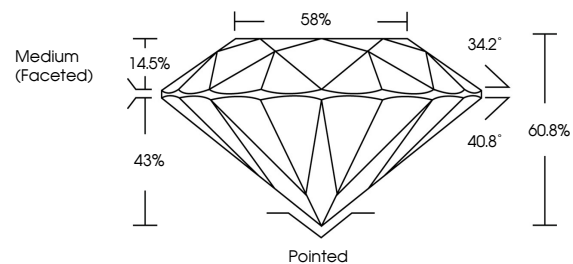

ELECTRONIC COPY

LG632424001
Report verification at igi.org

May 4, 2024
IGI Report Number **LG632424001**
Description **LABORATORY GROWN DIAMOND**
Shape and Cutting Style **ROUND BRILLIANT**
Measurements **7.95 - 7.99 X 4.84 MM**

IGI

May 4, 2024
IGI Report No LG632424001
ROUND BRILLIANT
7.95 - 7.99 X 4.84 MM
1.89 CARAT
Color Grade **G**
Clarity Grade **VS 1**
Cut Grade **IDEAL**
Depth **60.8%**
Table **58%**
Medium (Faceted)
Culet **Pointed**
Polish **EXCELLENT**
Symmetry **EXCELLENT**
Fluorescence **NONE**
Inscription(s) **IGI LG632424001**
Comments: This Laboratory Grown Diamond was created by Chemical Vapor Deposition (CVD) growth process and may include post-growth treatment. Type IIa

May 4, 2024
IGI Report Number **LG632424001**
Description **LABORATORY GROWN DIAMOND**
Shape and Cutting Style **ROUND BRILLIANT**
Measurements **7.95 - 7.99 X 4.84 MM**

GRADING RESULTS

Carat Weight **1.89 CARAT**
Color Grade **G**
Clarity Grade **VS 1**
Cut Grade **IDEAL**

PROPORTIONS

CLARITY CHARACTERISTICS

KEY TO SYMBOLS

Red symbols indicate internal characteristics.
Green symbols indicate external characteristics.

COLOR

D E F G H I J Faint Very Light Light

CLARITY

IF	VS ¹⁻²	VS ¹⁻²	SI ¹⁻²	I ¹⁻³
Internally Flawless	Very Very Slightly Included	Very Slightly Included	Slightly Included	Included