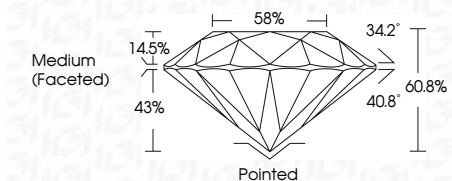

ELECTRONIC COPY

LG632424001
Report verification at igi.org

May 4, 2024
IGI Report Number **LG632424001**
Description **LABORATORY GROWN DIAMOND**
Shape and Cutting Style **ROUND BRILLIANT**
Measurements **7.95 - 7.99 X 4.84 MM**

GRADING RESULTS

Carat Weight **1.89 CARAT**
Color Grade **G**
Clarity Grade **VS 1**
Cut Grade **IDEAL**

ADDITIONAL GRADING INFORMATION

Polish **EXCELLENT**
Symmetry **EXCELLENT**
Fluorescence **NONE**
Inscription(s) **IGI LG632424001**
Comments: This Laboratory Grown Diamond was created by Chemical Vapor Deposition (CVD) growth process and may include post-growth treatment. Type IIa

IGI

May 4, 2024
IGI Report No LG632424001
ROUND BRILLIANT
7.95 - 7.99 X 4.84 MM
1.89 CARAT
Color Grade **G**
Clarity Grade **VS 1**
Cut Grade **IDEAL**
Depth **60.8%**
Table **58%**
Medium (Faceted)
Culet **Pointed**
Polish **EXCELLENT**
Symmetry **EXCELLENT**
Fluorescence **NONE**
Inscription(s) **IGI LG632424001**
Comments: This Laboratory Grown Diamond was created by Chemical Vapor Deposition (CVD) growth process and may include post-growth treatment. Type IIa

May 4, 2024
IGI Report Number **LG632424001**
Description **LABORATORY GROWN DIAMOND**
Shape and Cutting Style **ROUND BRILLIANT**
Measurements **7.95 - 7.99 X 4.84 MM**

GRADING RESULTS

Carat Weight **1.89 CARAT**
Color Grade **G**
Clarity Grade **VS 1**
Cut Grade **IDEAL**