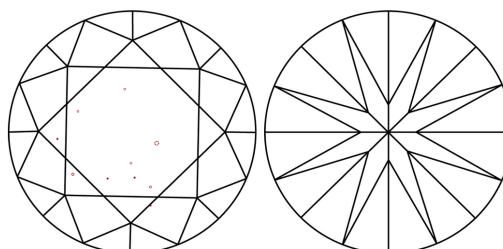

PROPORTIONS

CLARITY CHARACTERISTICS

KEY TO SYMBOLS

Red symbols indicate internal characteristics.
Green symbols indicate external characteristics.

COLOR

D E F G H I J Faint Very Light Light

CLARITY

IF	VS ¹⁻²	VS ¹⁻²	SI ¹⁻²	I ¹⁻³
Internally Flawless	Very Very Slightly Included	Very Slightly Included	Slightly Included	Included